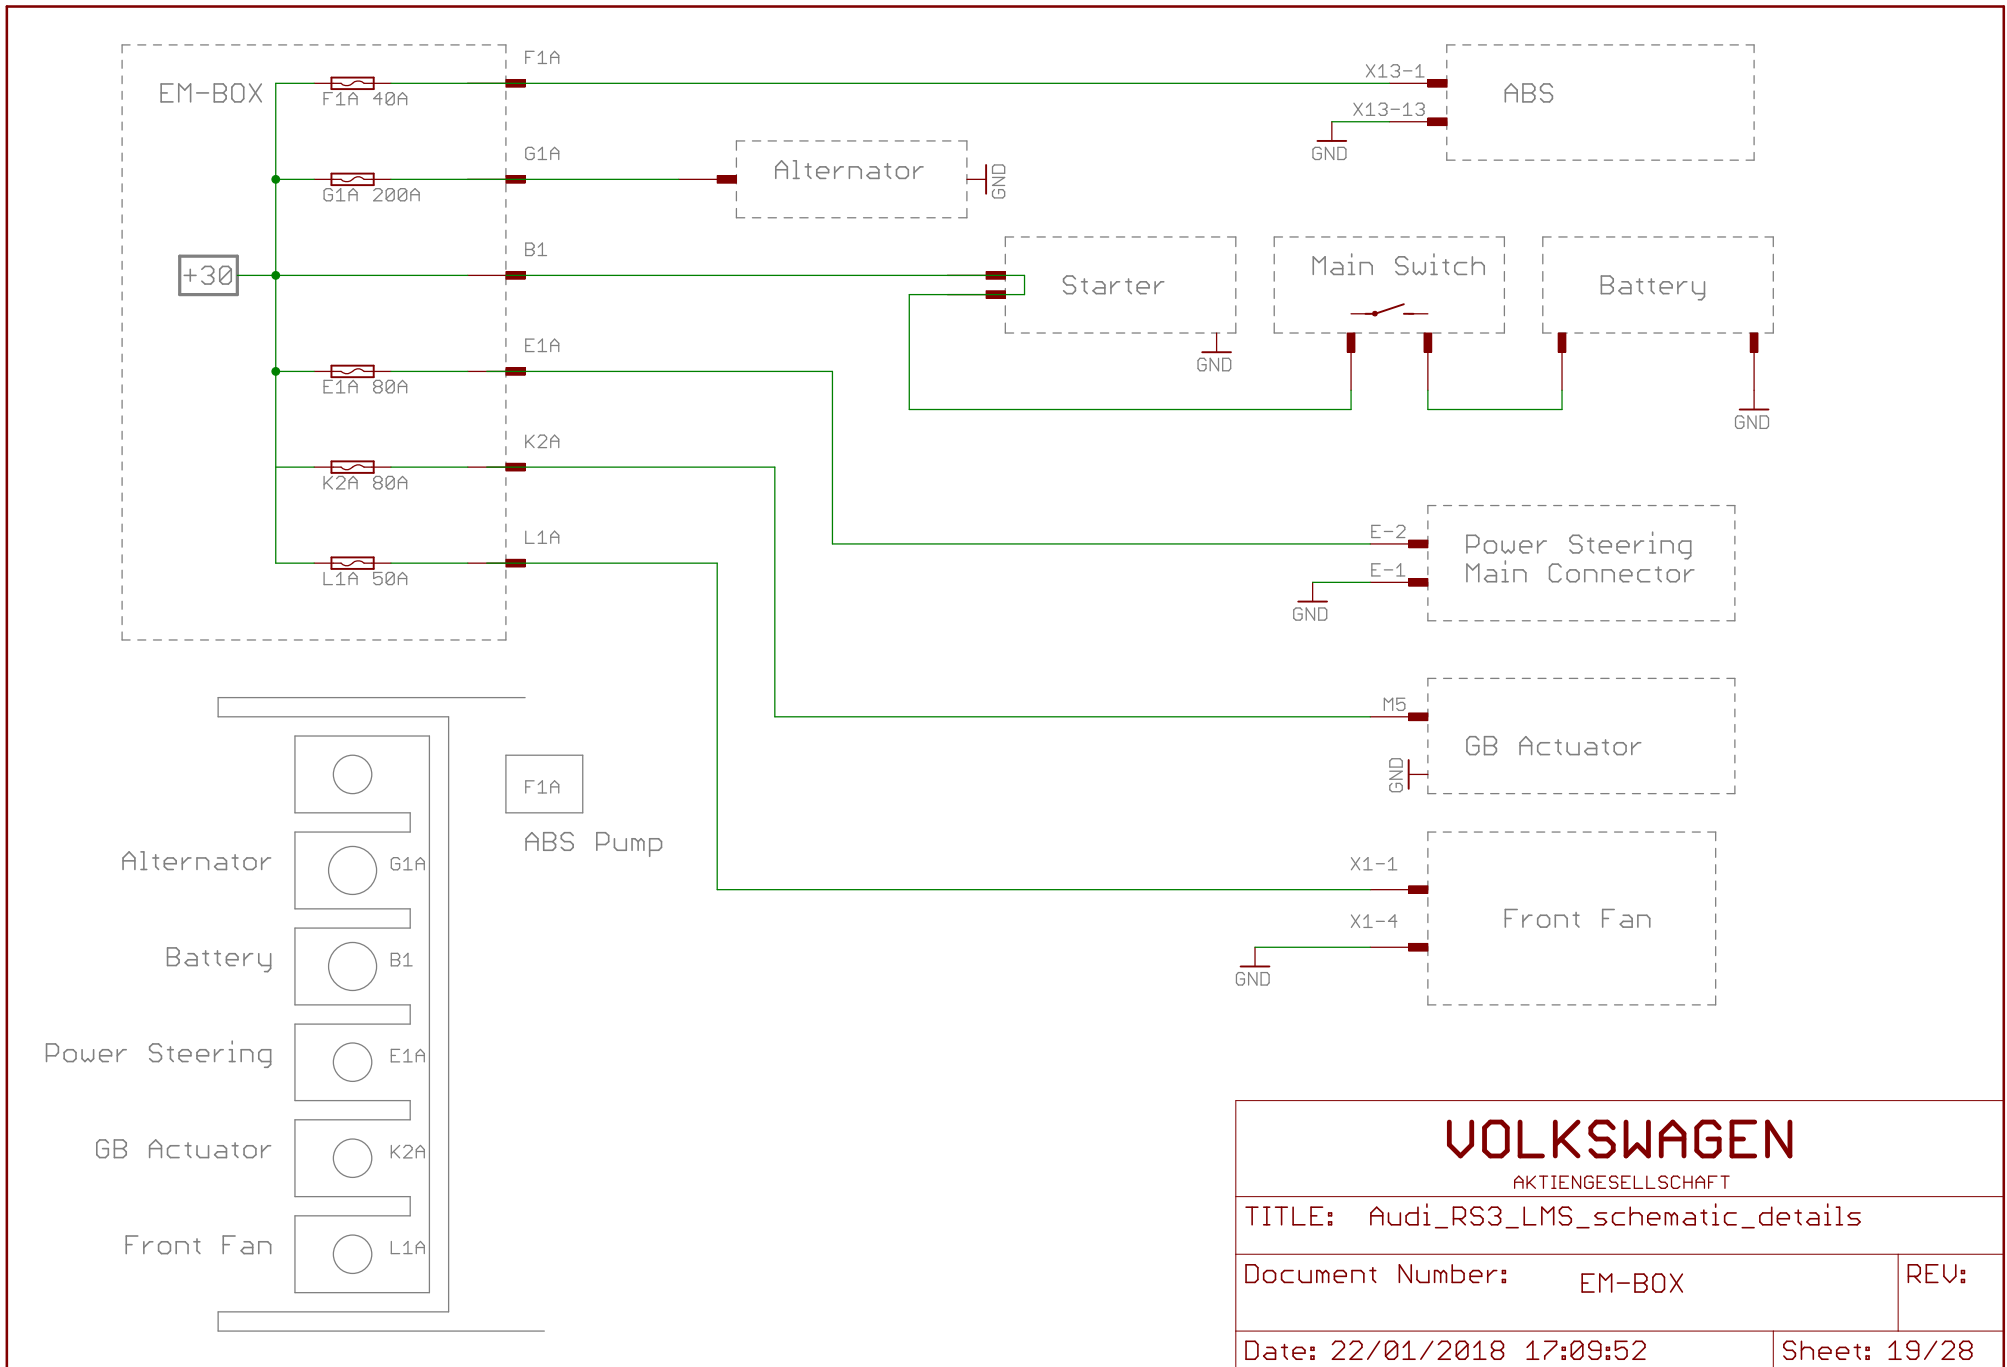

VOLKSWAGEN

AKTIENGESELLSCHAFT

TITLE: Audi_RS3_LMS_schematic_details

Document Number: EM-BOX

REV:

Date: 22/01/2018 17:09:52

Sheet: 19/28