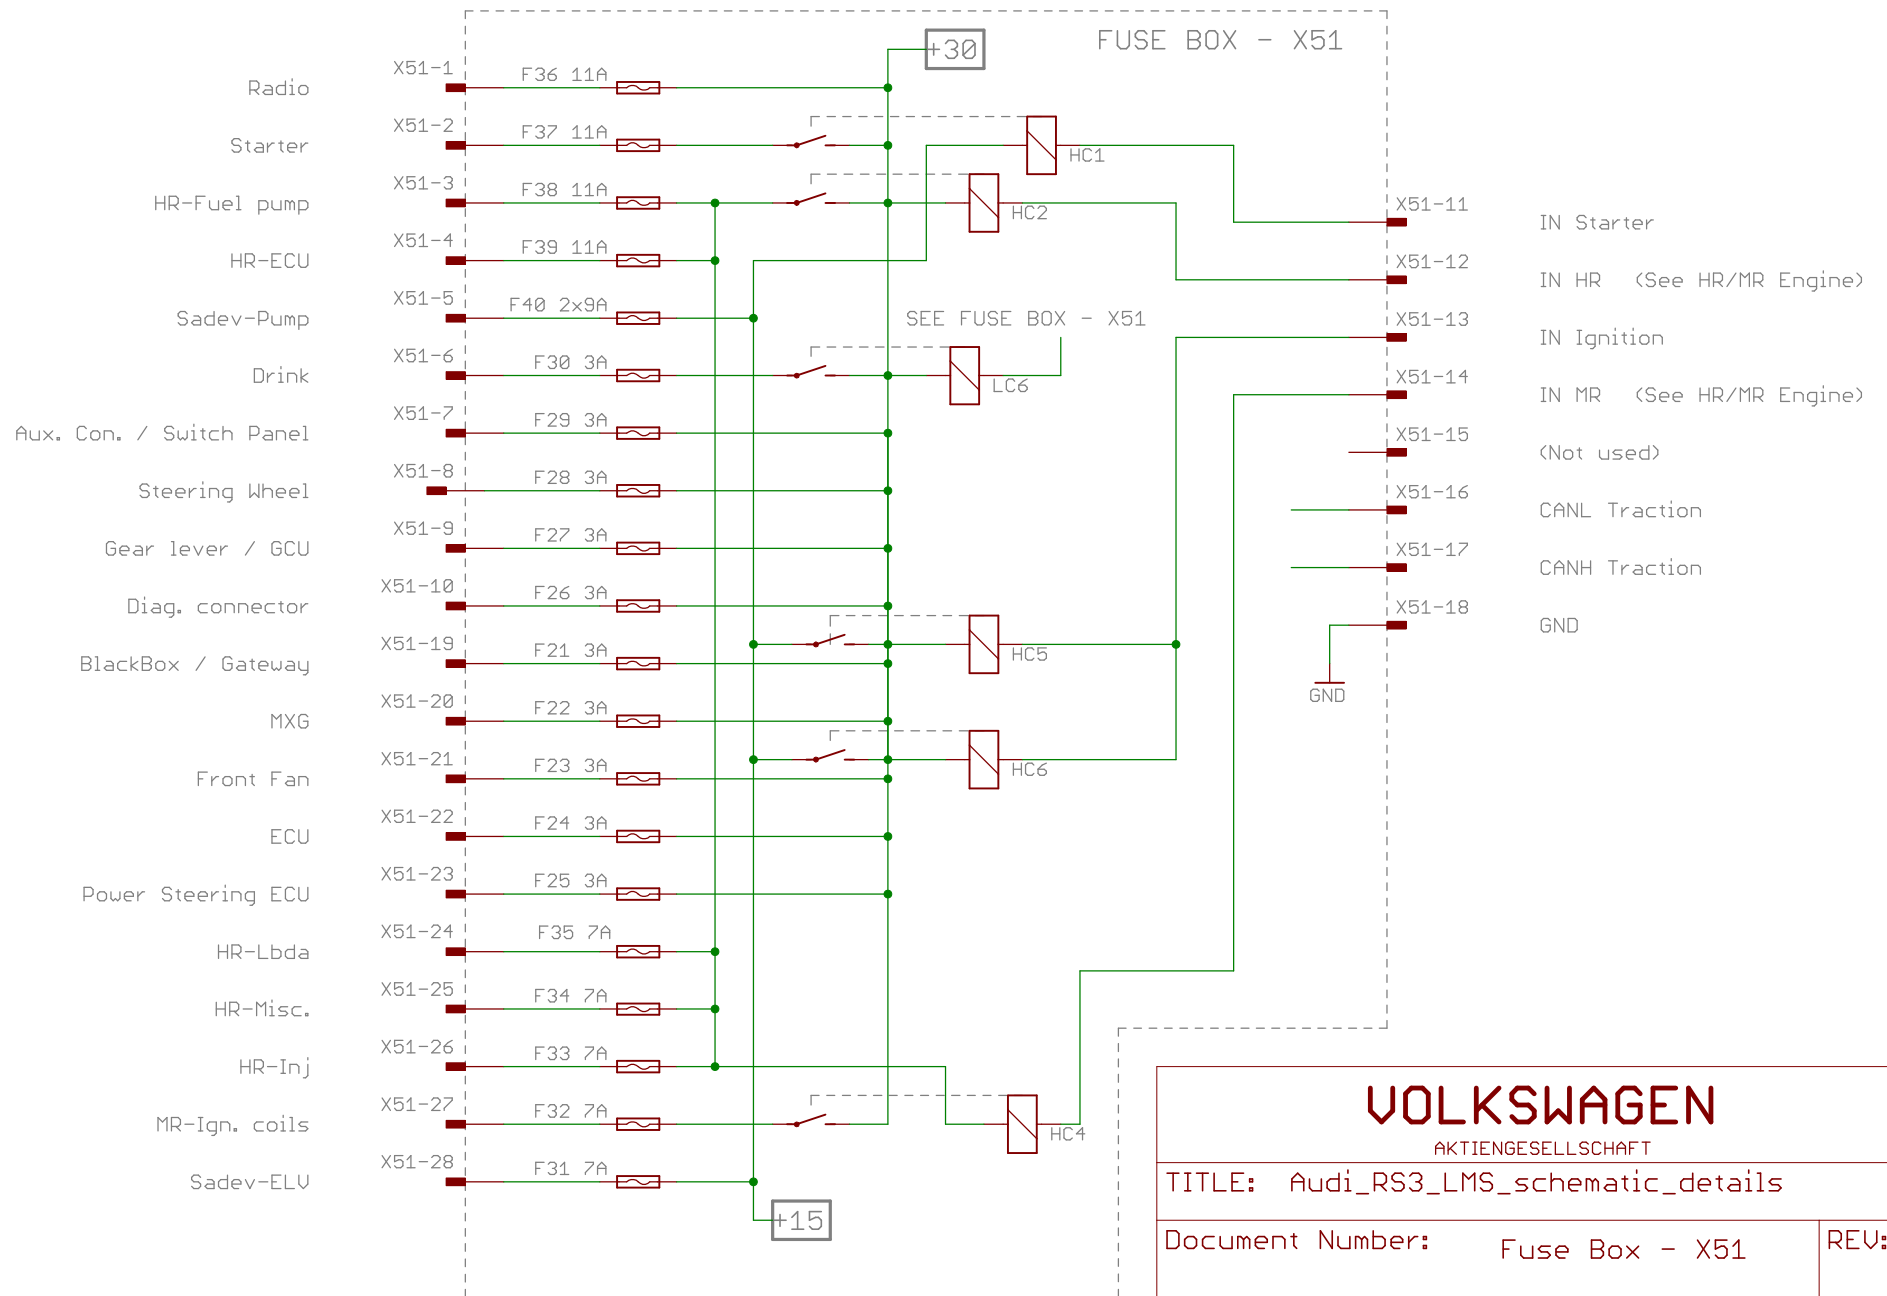

VOLKSWAGEN

AKTIENGESELLSCHAFT

TITLE: Audi_RS3_LMS_schematic_details

Document Number: Fuse Box - X51

REV:

Date: 22/01/2018 17:09:52

Sheet: 21/28