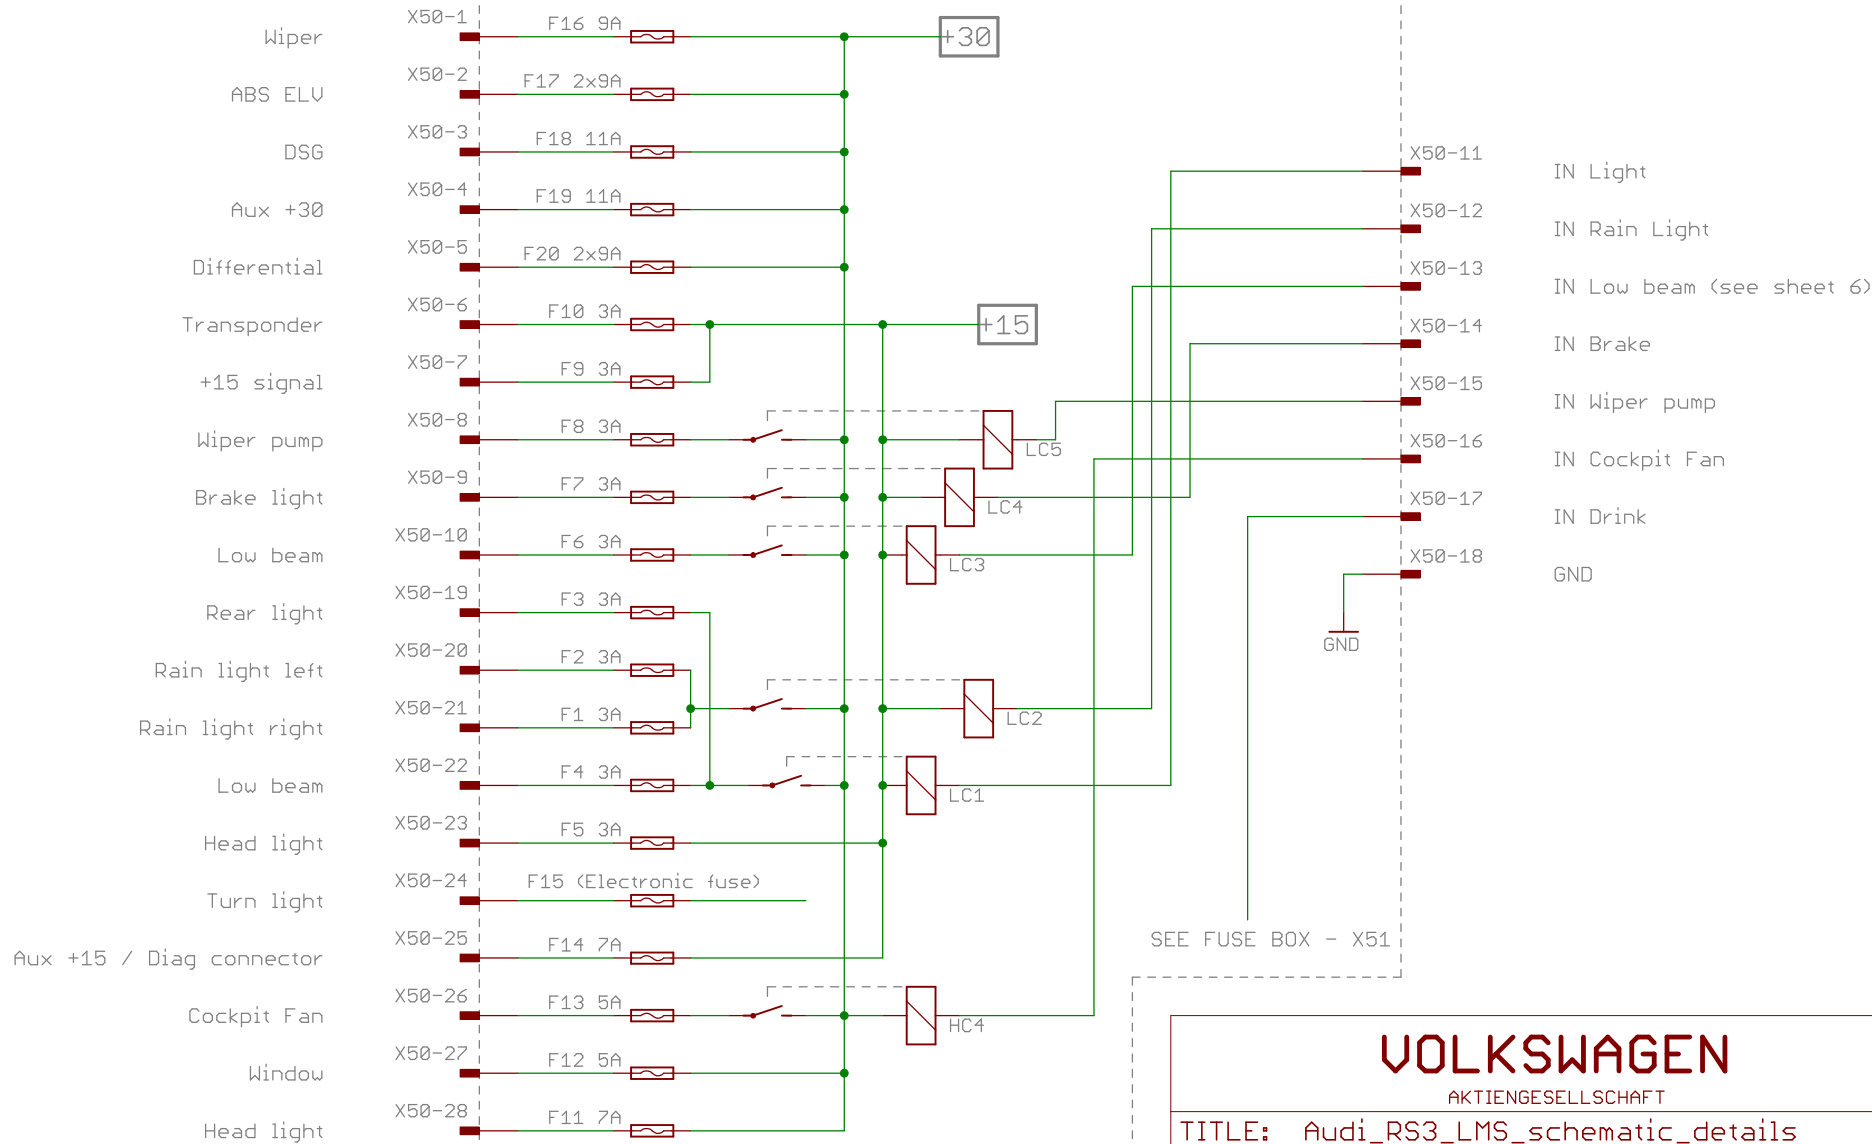

FUSE BOX - X50

VOLKSWAGEN		
AKTIENGESELLSCHAFT		
TITLE: Audi_RS3_LMS_schematic_details		
Document Number:	Fuse Box - X50	REV:
Date: 22/01/2018 17:09:52	Sheet: 20/28