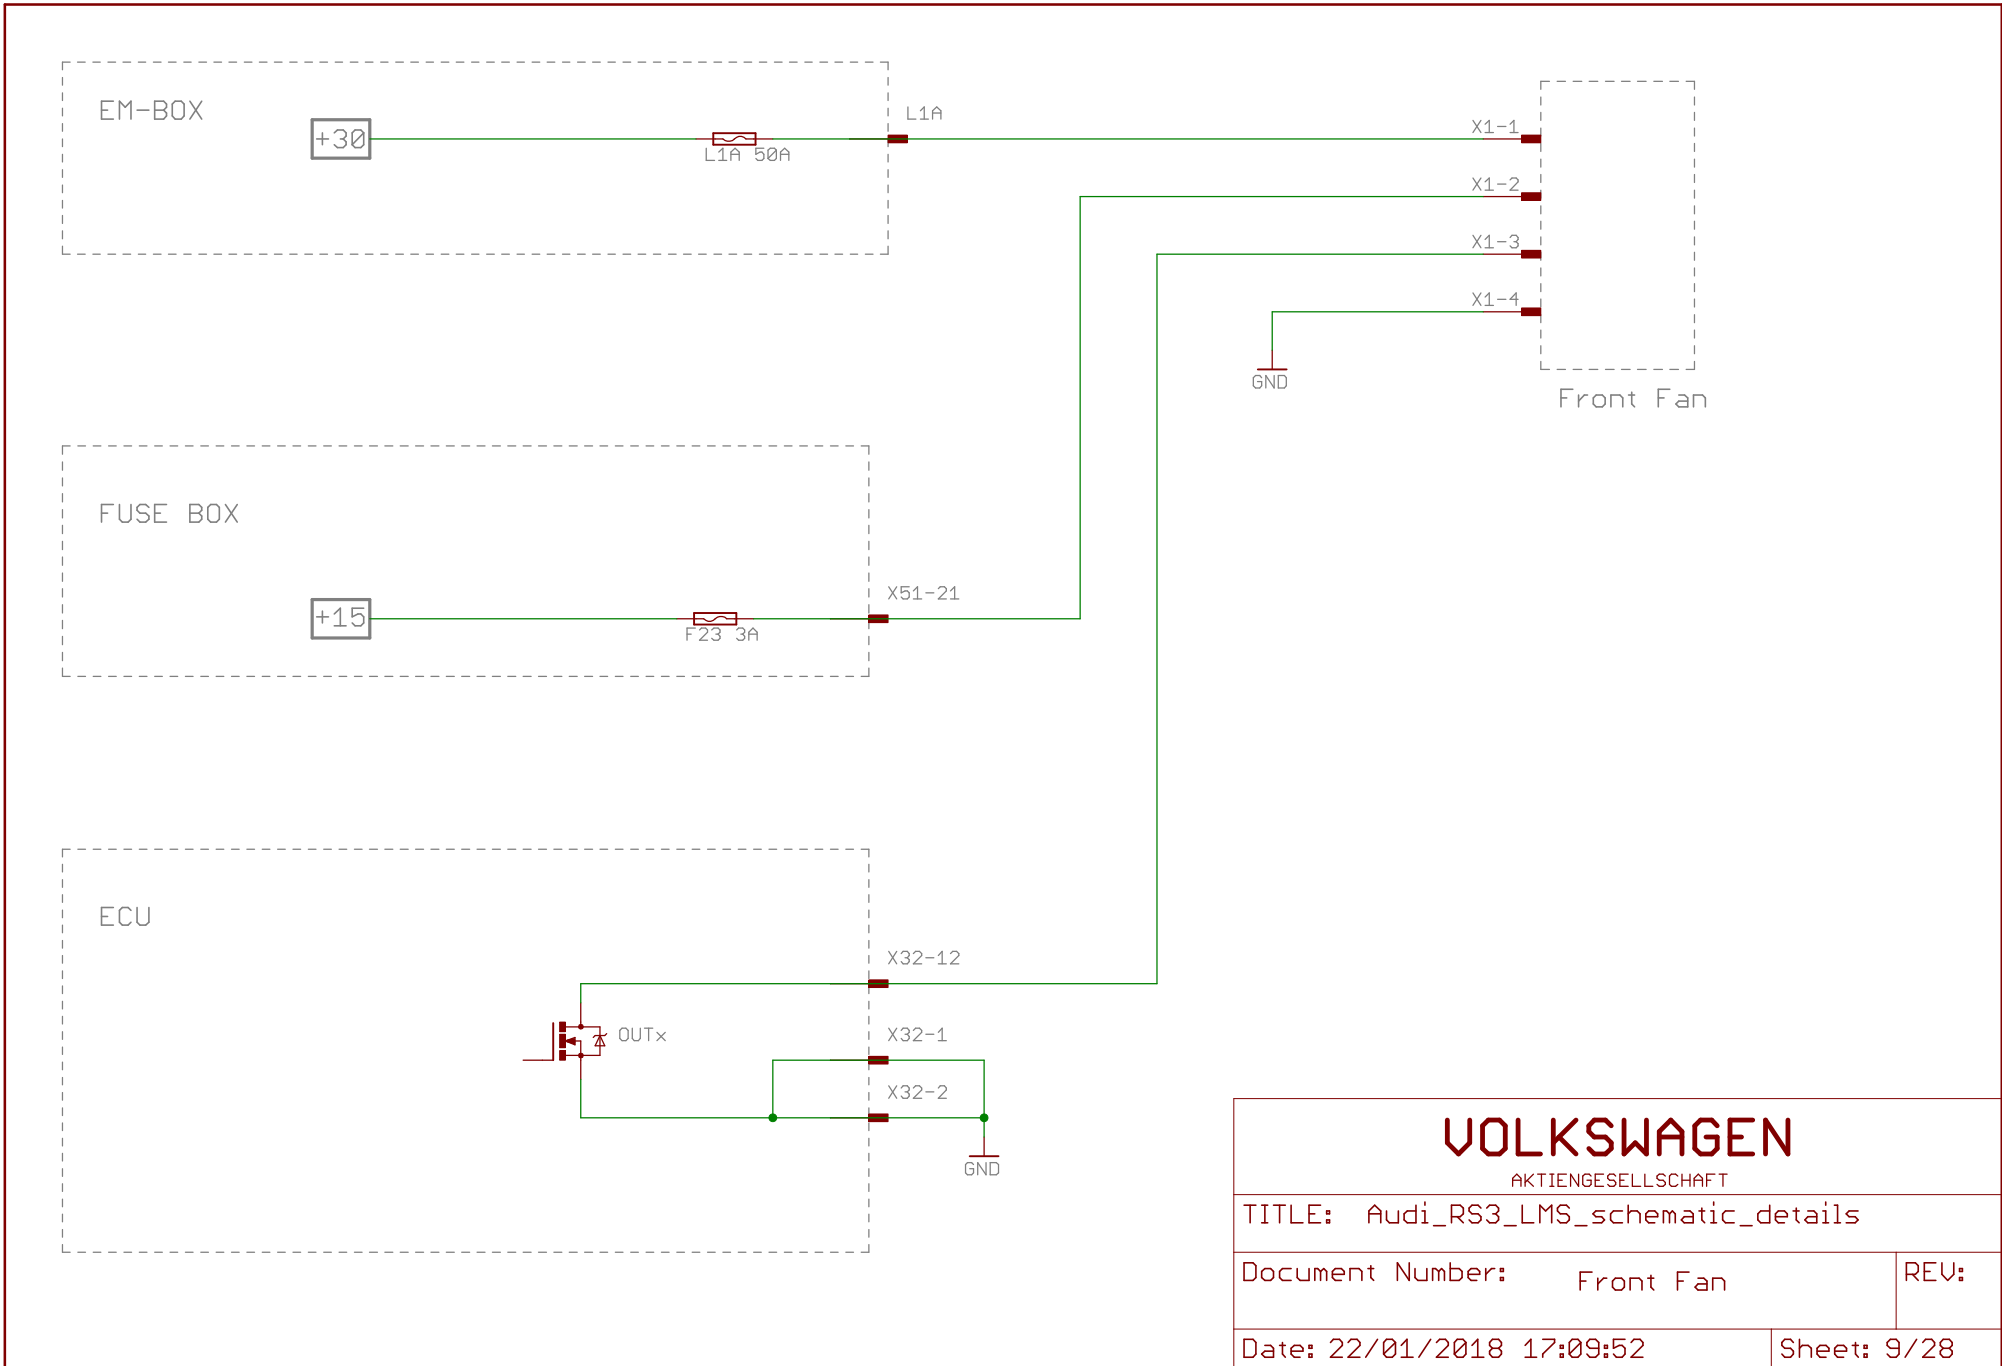

VOLKSWAGEN

AKTIENGESELLSCHAFT

TITLE: Audi_RS3_LMS_schematic_details

Document Number: Front Fan

REV:

Date: 22/01/2018 17:09:52

Sheet: 9/28