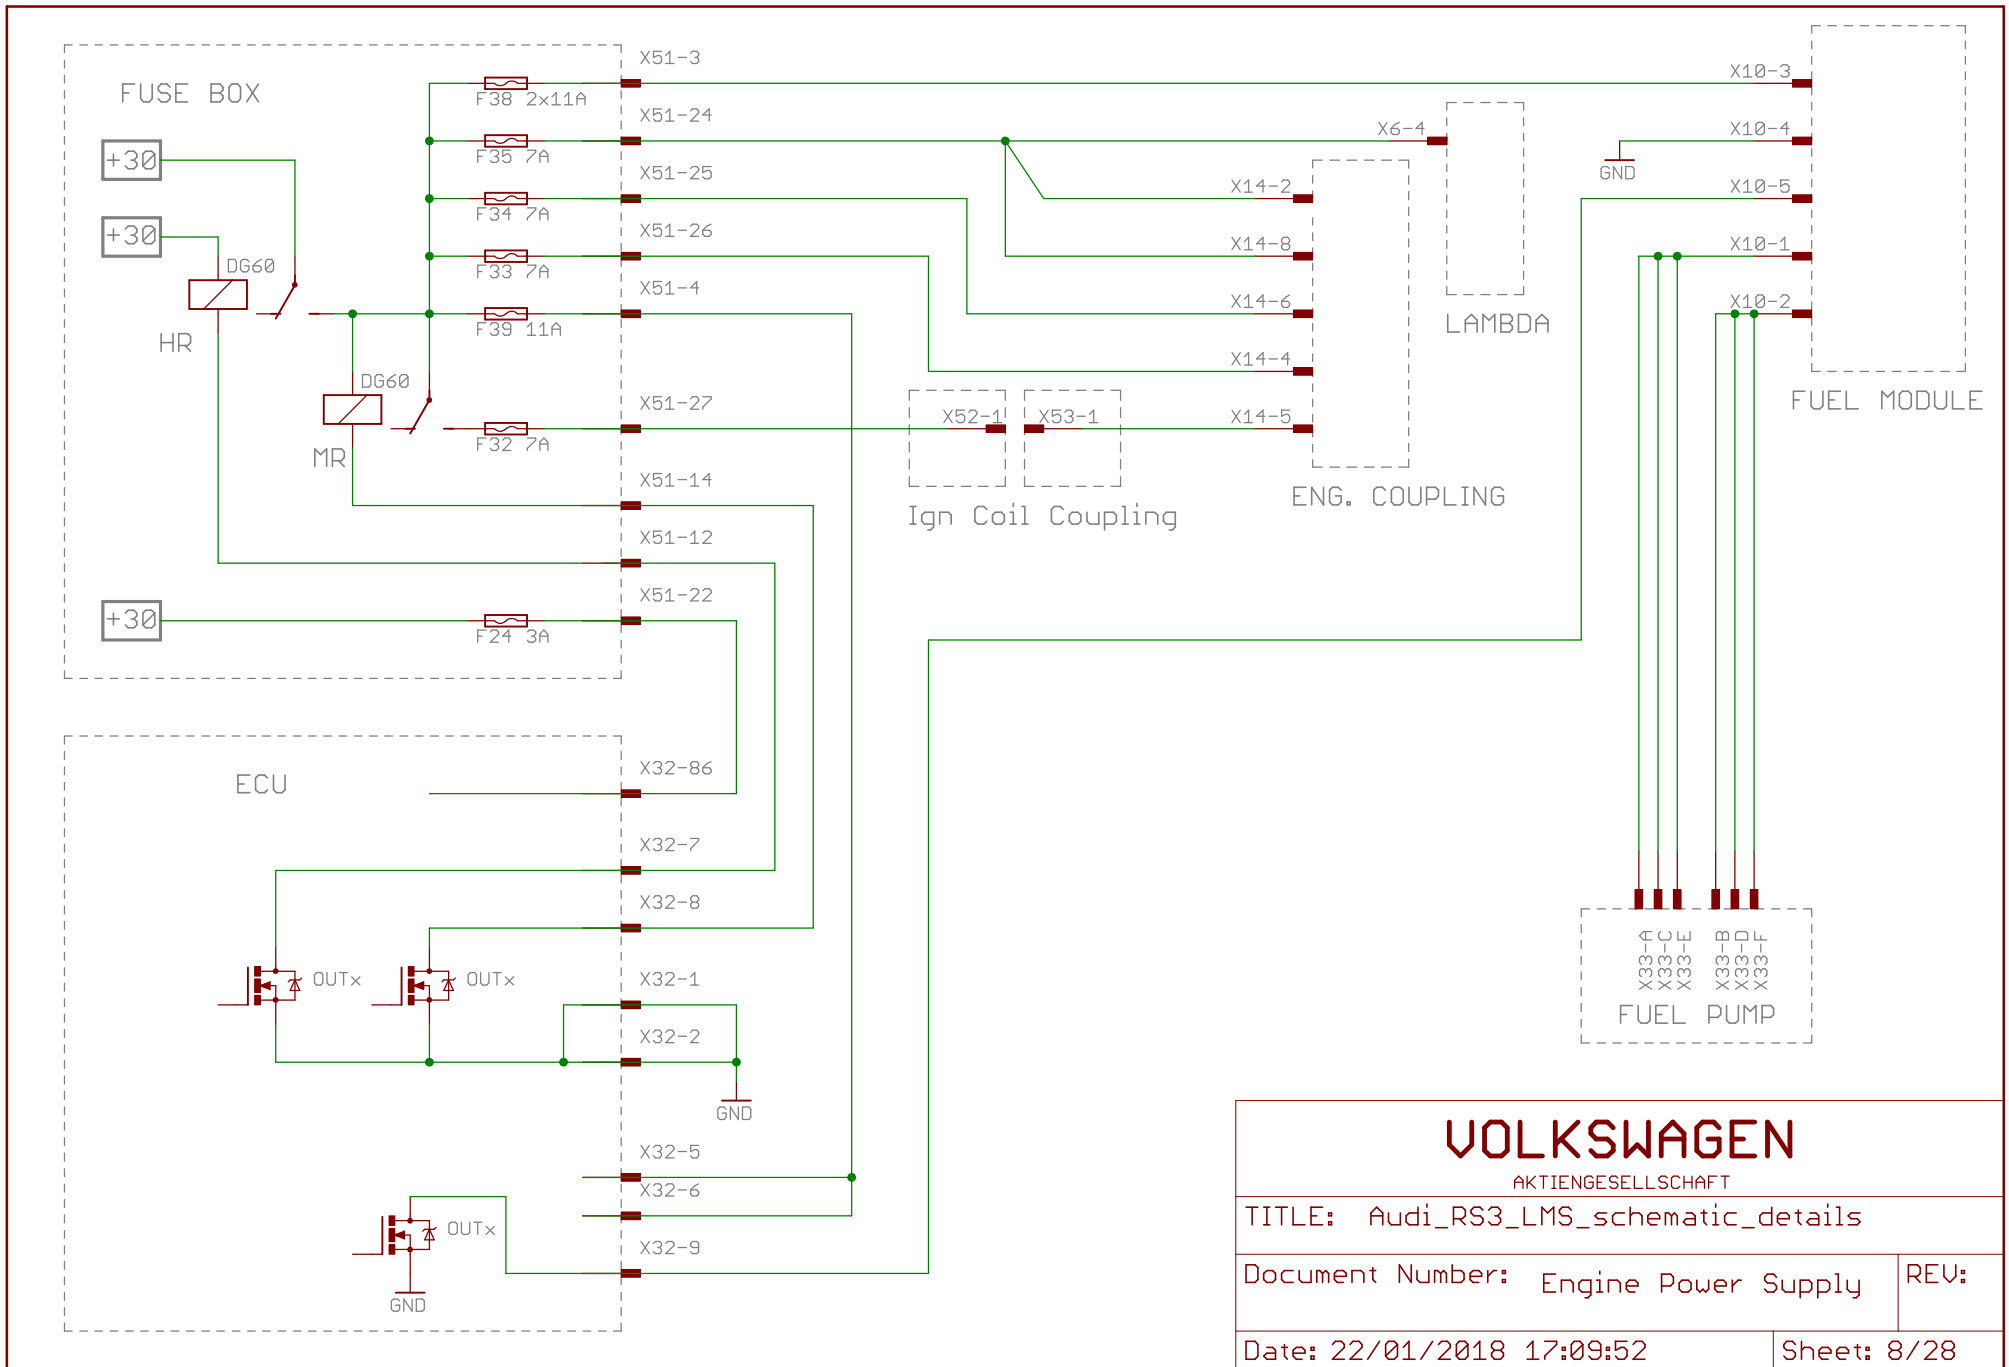

VOLKSWAGEN

AKTIENGESELLSCHAFT

TITLE: Audi_RS3_LMS_schematic_details

Document Number: Engine Power Supply

REV:

Date: 22/01/2018 17:09:52

Sheet: 8/28