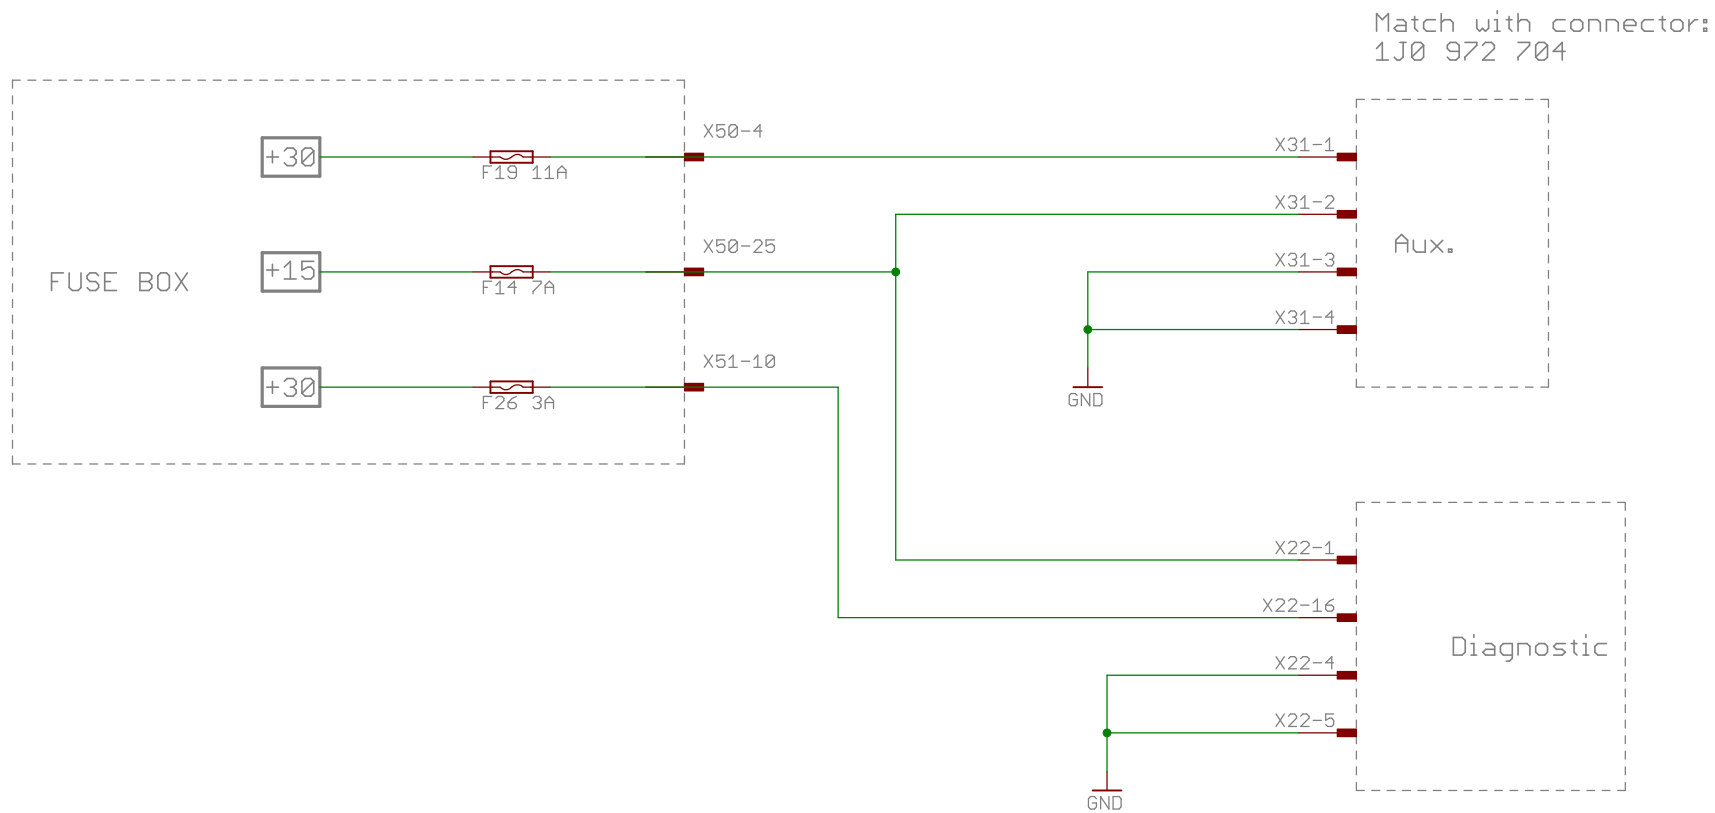

VOLKSWAGEN

AKTIENGESELLSCHAFT

TITLE: Audi_RS3_LMS_schematic_details

Document Number: Fuse Box - X51

REV:

Date: 22/01/2018 17:09:52

Sheet: 21/28

VOLKSWAGEN