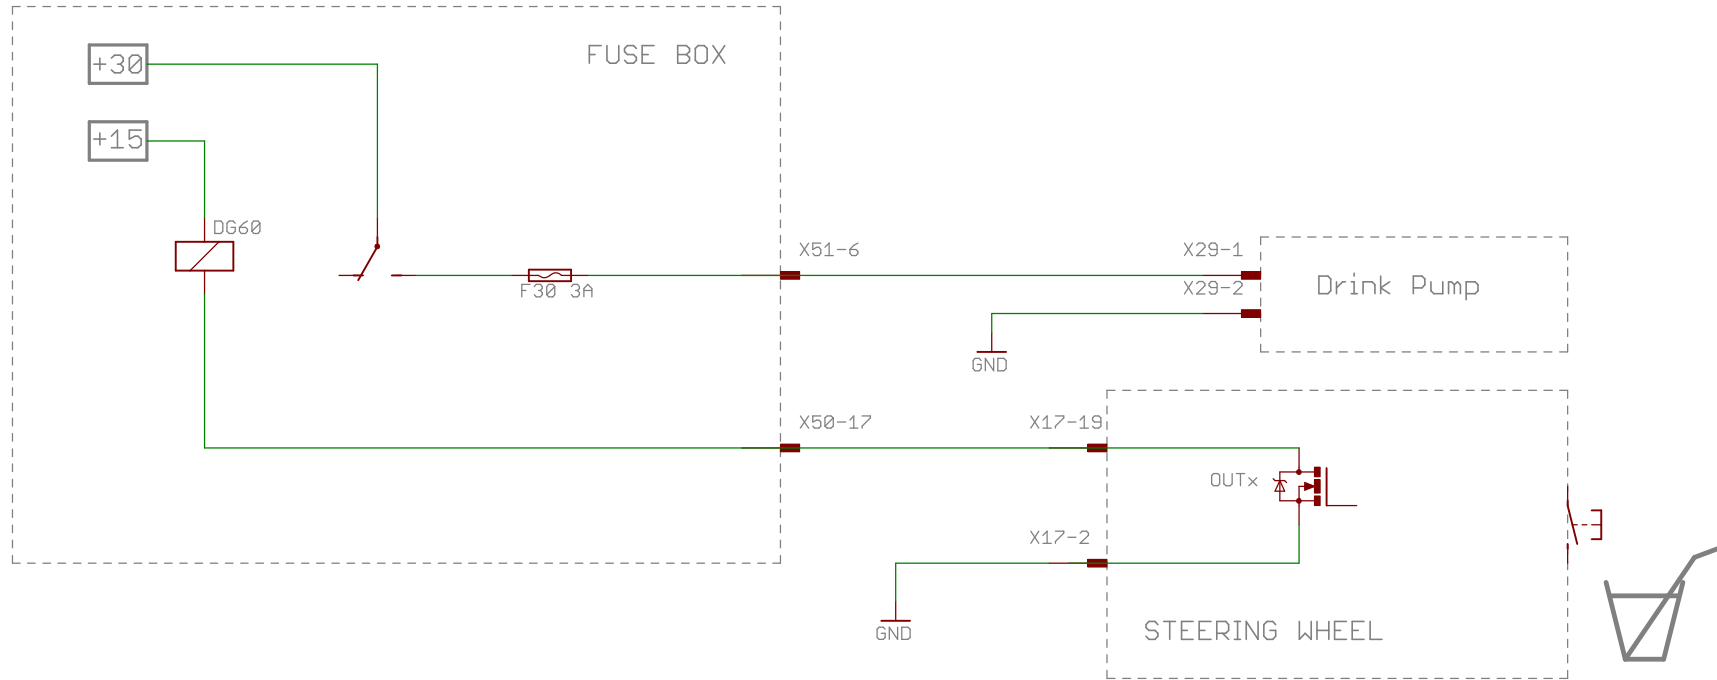

VOLKSWAGEN

AKTIENGESELLSCHAFT

TITLE: Audi_RS3_LMS_schematic_details

Document Number: DRINK

REV:

Date: 22/01/2018 17:09:52

Sheet: 2/28