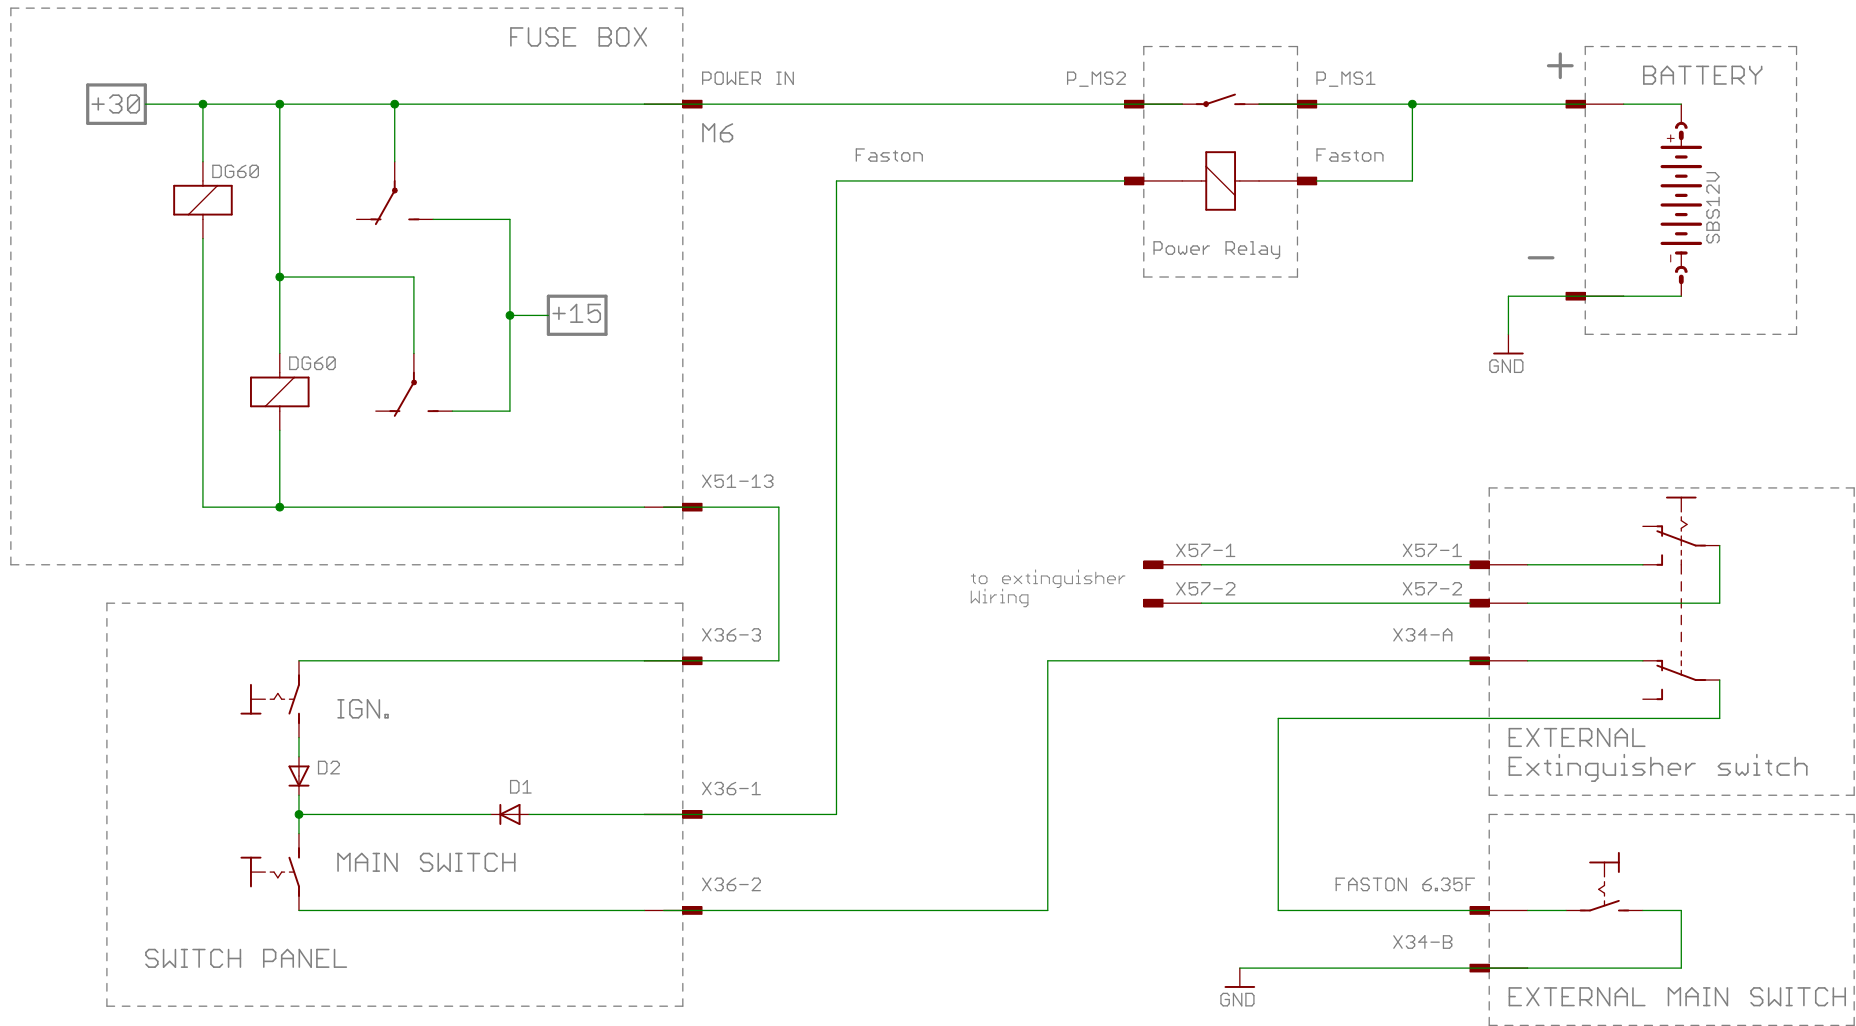

VOLKSWAGEN

AKTIENGESELLSCHAFT

TITLE: Audi_RS3_LMS_schematic_details

Document Number: MainSwitch / Ignition REU:

Date: 22/01/2018 17:09:52

Sheet: 7/28