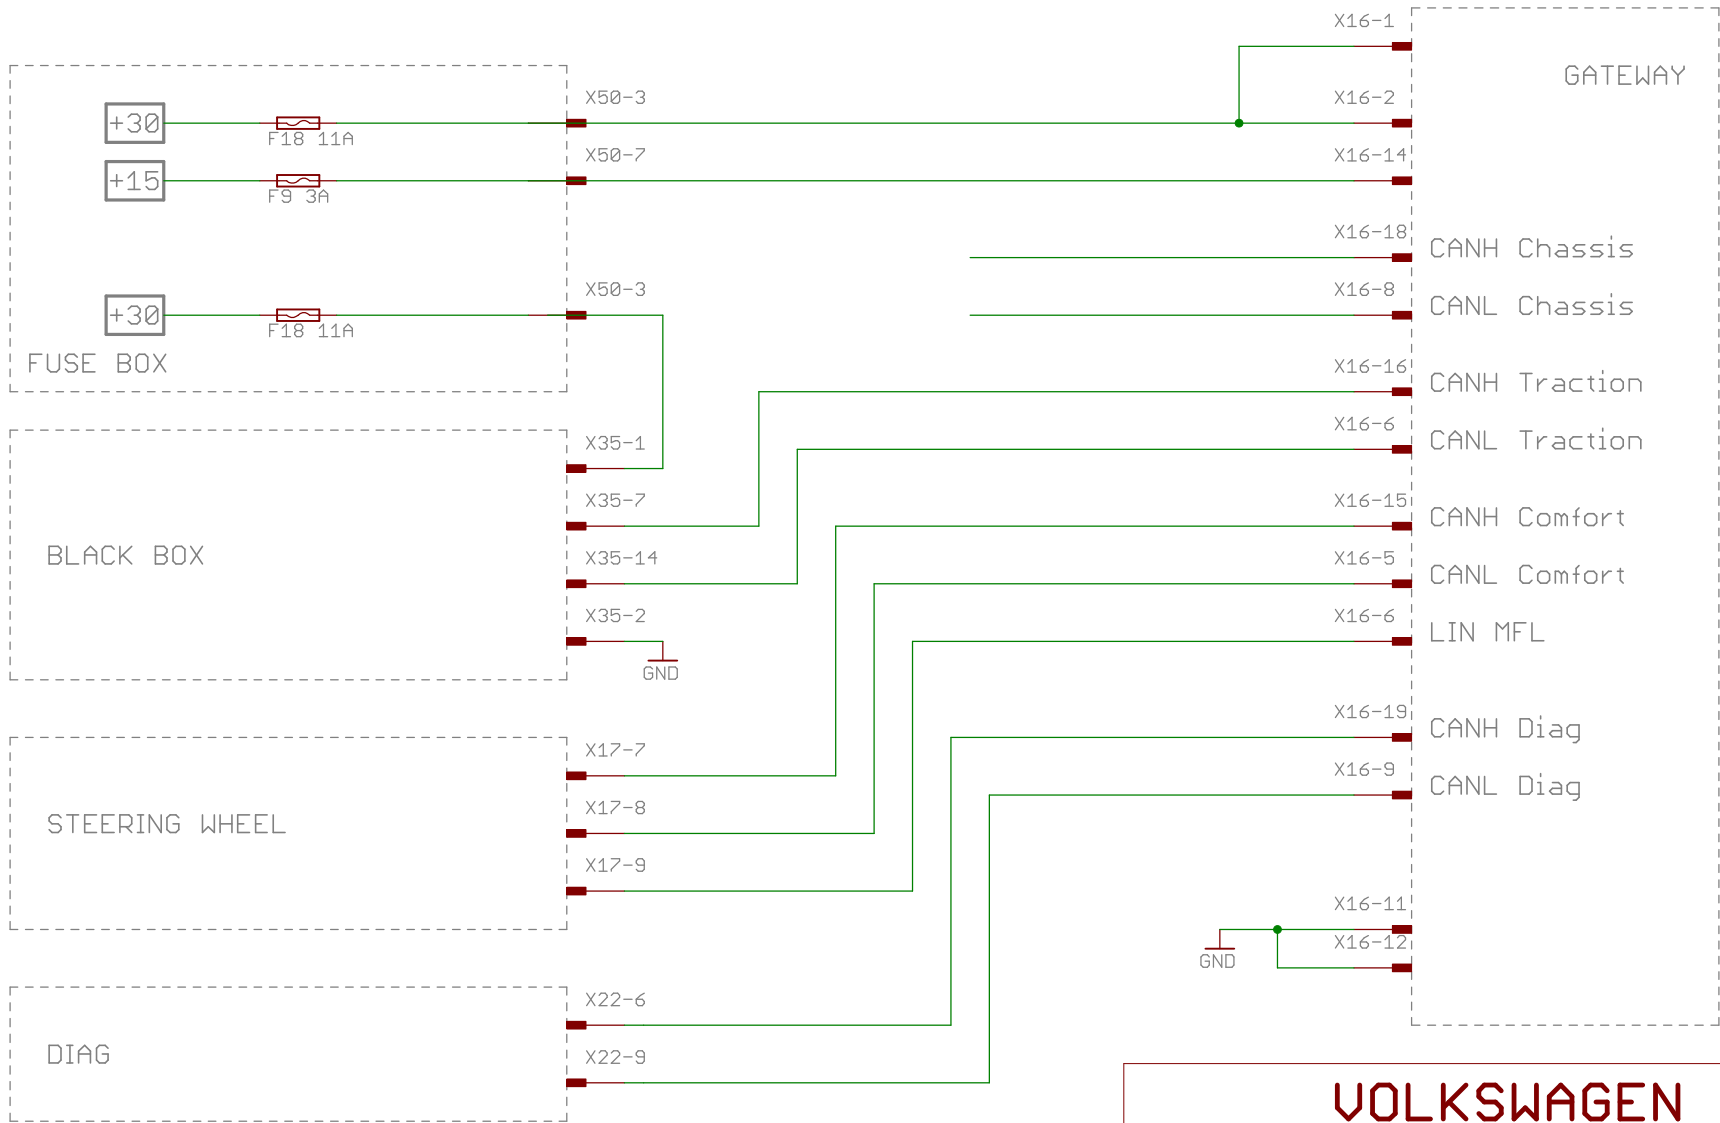

REV:

Date: 22/01/2018 17:09:52

Sheet: 14/28

KSK Sub-Chassis wiring

VOLKSWAGEN

AKTIENGESELLSCHAFT

TITLE: Audi_RS3_LMS_schematic_details		
Document Number:	POWER STEERING	REV:
Date: 22/01/2018 17:09:52	Sheet: 15/28	