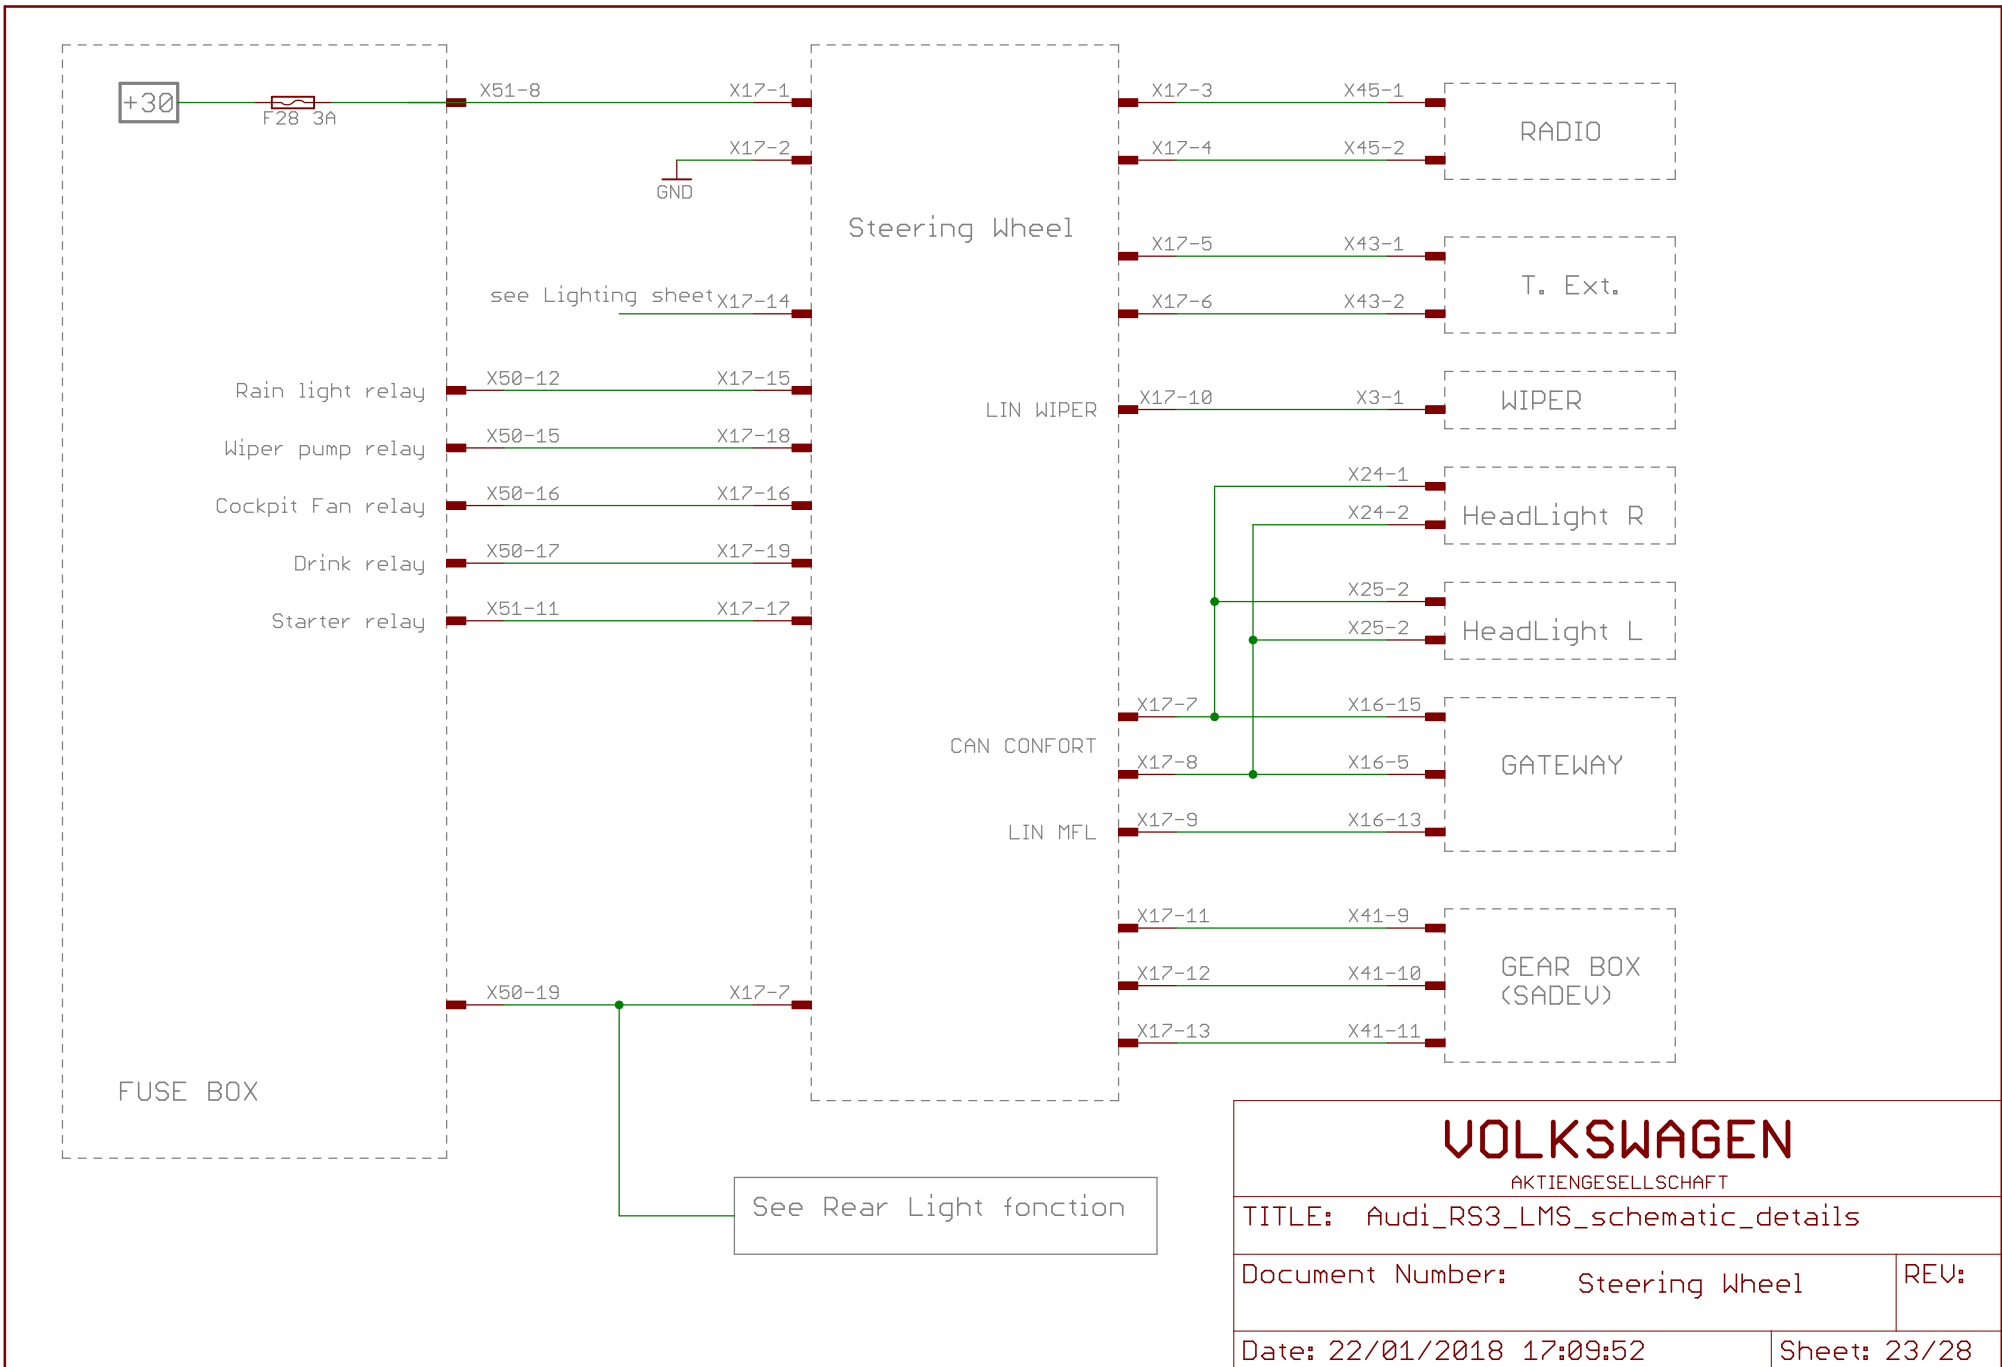

VOLKSWAGEN

AKTIENGESELLSCHAFT

TITLE: Audi_RS3_LMS_schematic_details

Document Number: Steering Wheel

REV:

Date: 22/01/2018 17:09:52

Sheet: 23/28