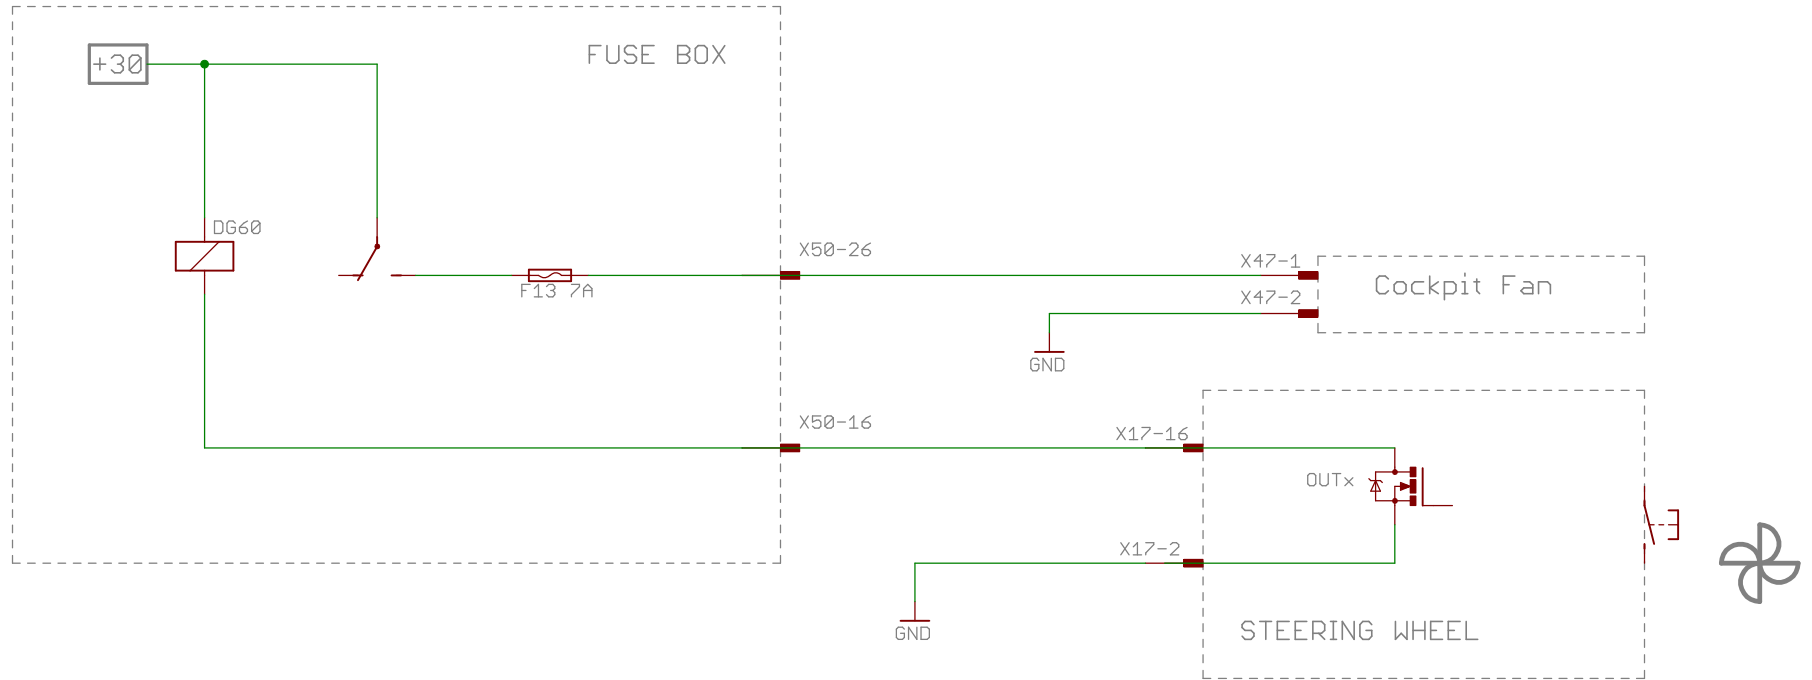

TITLE: Audi_RS3_LMS_schematic_details

Document Number: WIPER

REV:

Date: 22/01/2018 17:09:52

Sheet: 3/28

VOLKSWAGEN

AKTIENGESELLSCHAFT

TITLE: Audi_RS3_LMS_schematic_details