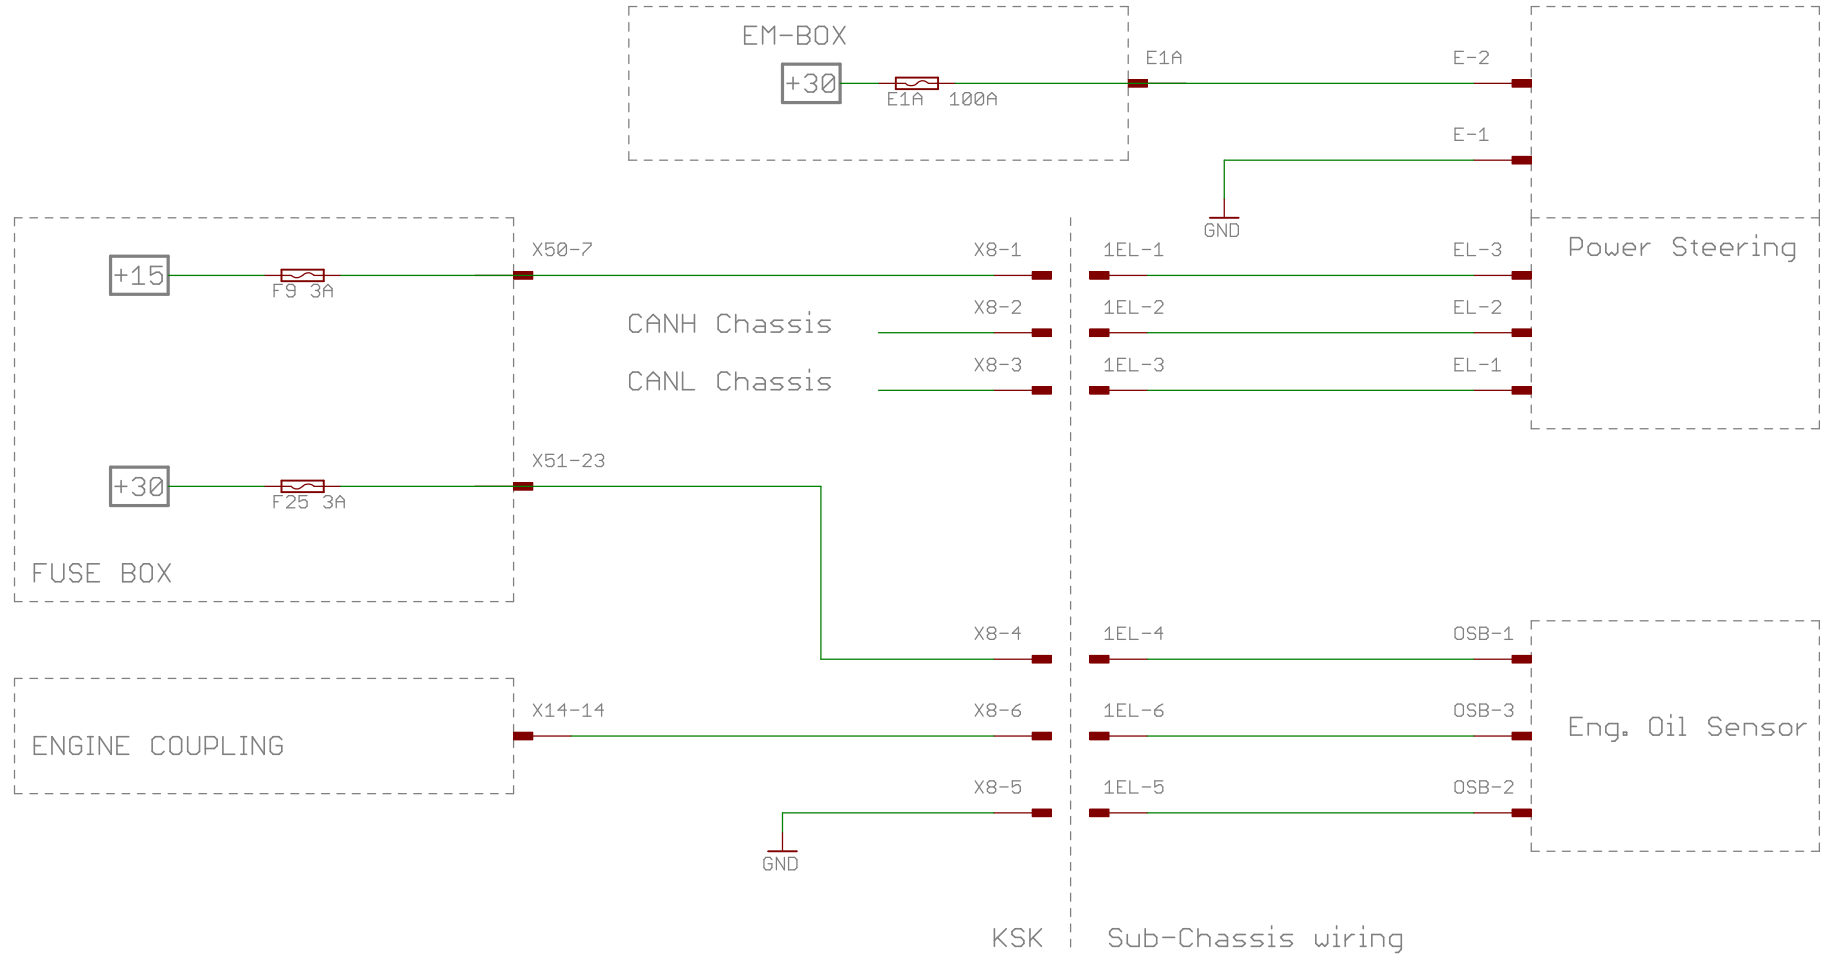

KSK Sub-Chassis wiring

VOLKSWAGEN

AKTIENGESELLSCHAFT

TITLE: Audi_RS3_LMS_schematic_details		
Document Number:	POWER STEERING	REV:
Date: 22/01/2018 17:09:52	Sheet: 15/28