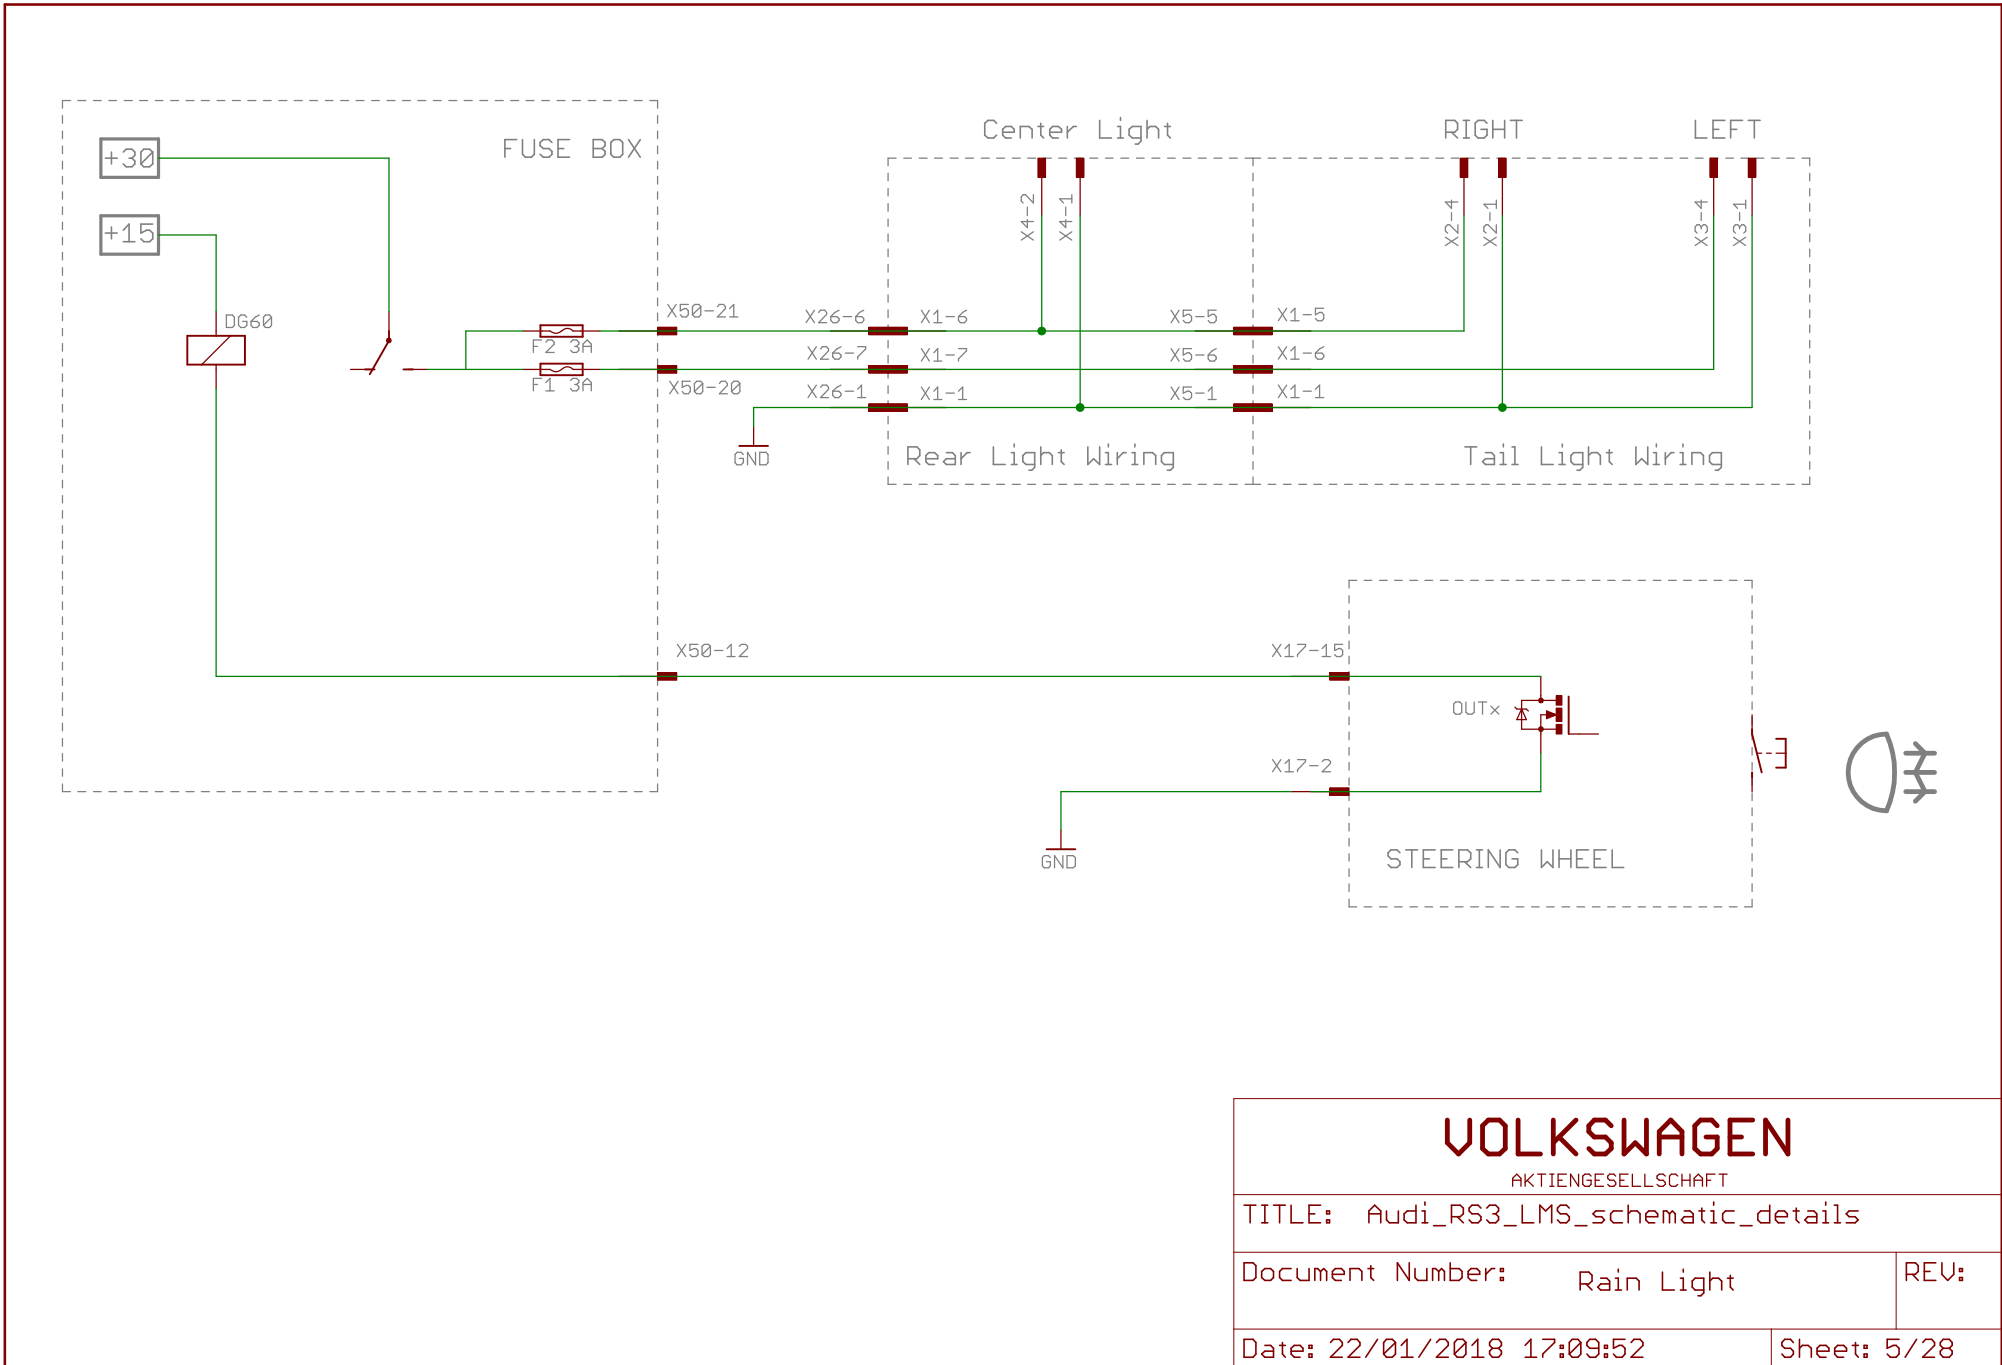

VOLKSWAGEN		
AKTIENGESELLSCHAFT		
TITLE: Audi_RS3_LMS_schematic_details		
Document Number:	Rain Light	REV:
Date: 22/01/2018 17:09:52	Sheet: 5/28