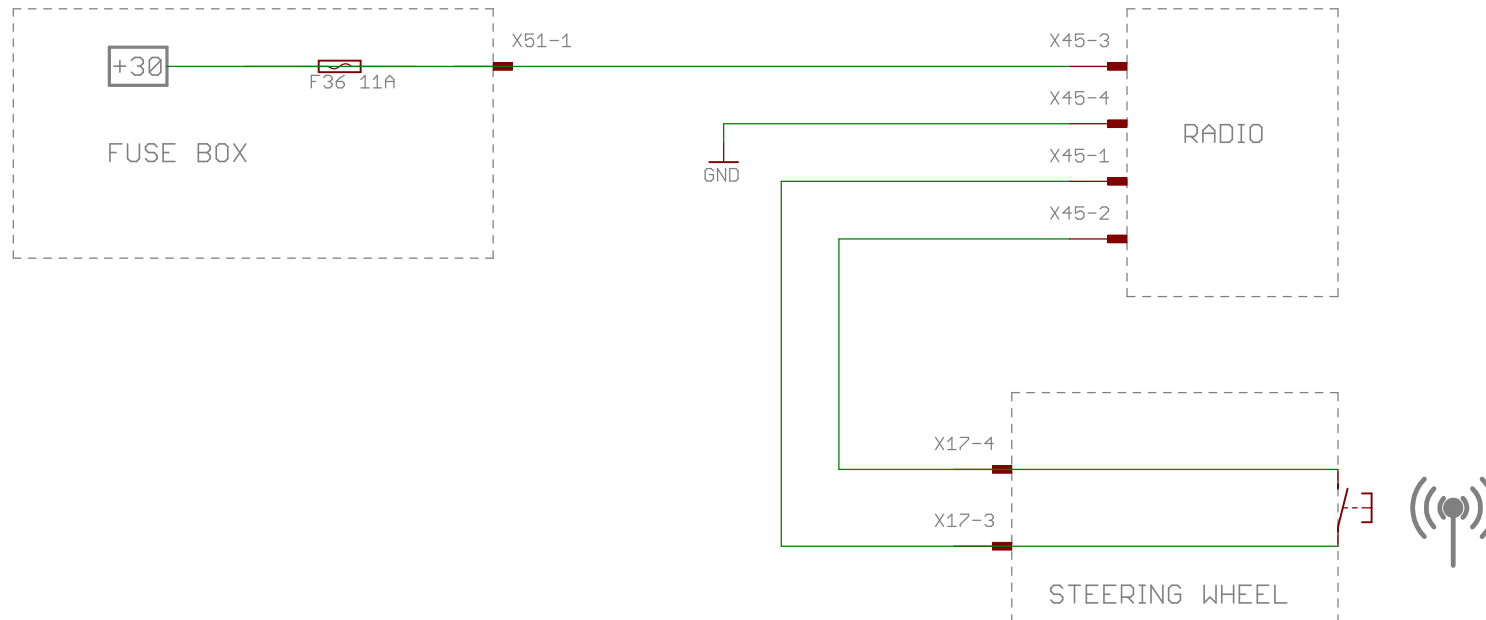

VOLKSWAGEN

AKTIENGESELLSCHAFT

TITLE: Audi_RS3_LMS_schematic_details

Document Number: Radio

REV:

Date: 22/01/2018 17:09:52

Sheet: 10/28