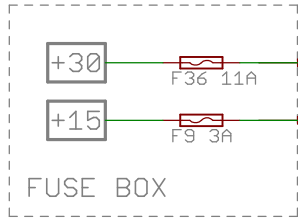

CANH Chassis

CANL Chassis