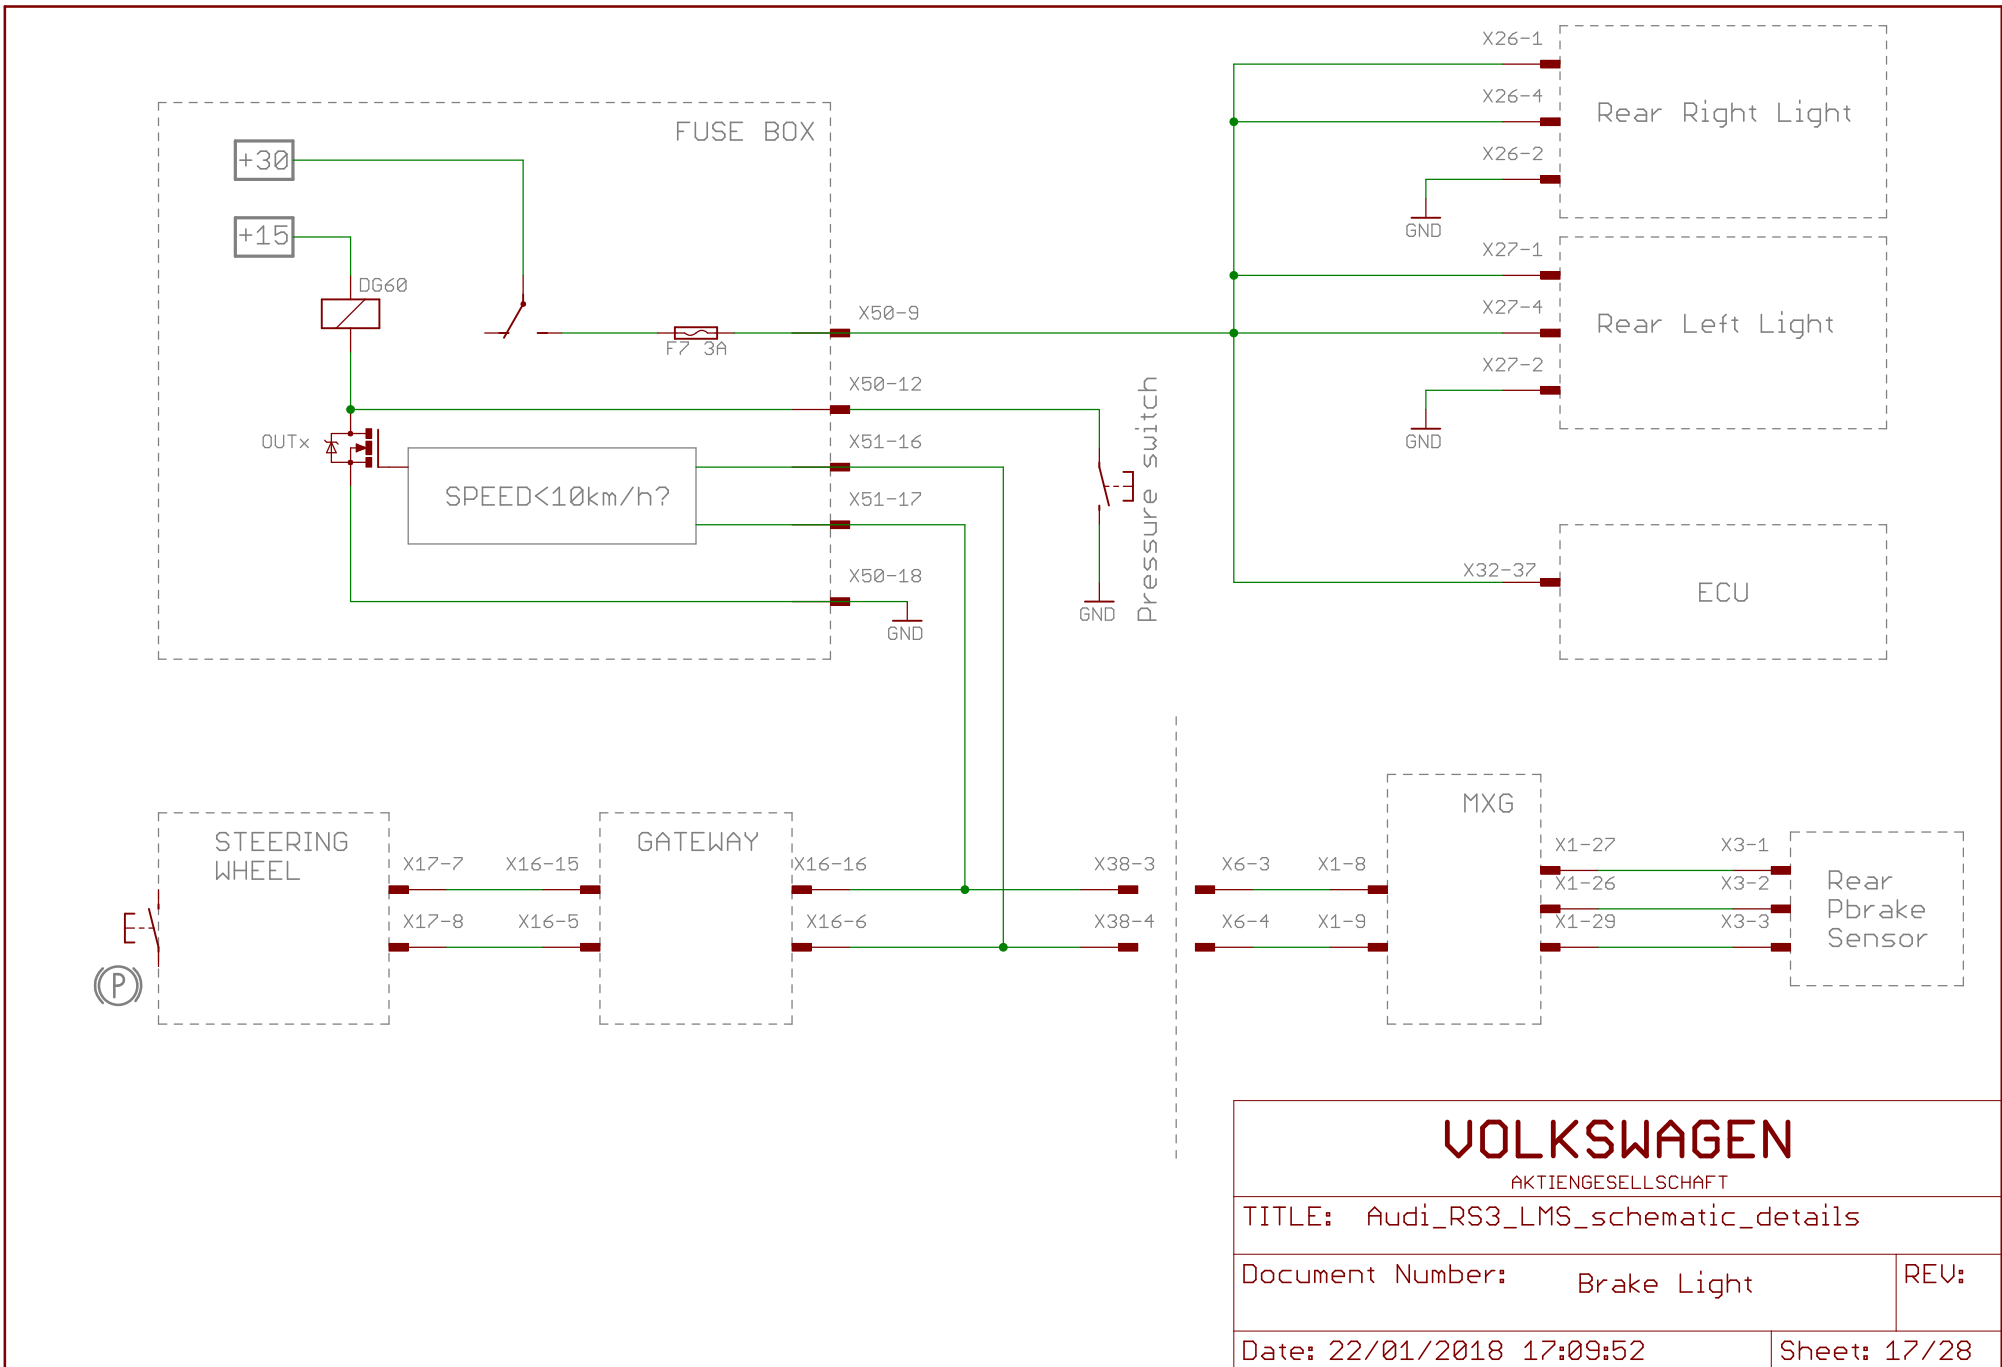

VOLKSWAGEN

AKTIENGESELLSCHAFT

TITLE: Audi_RS3_LMS_schematic_details

Document Number: Brake Light

REV:

Date: 22/01/2018 17:09:52

Sheet: 17/28