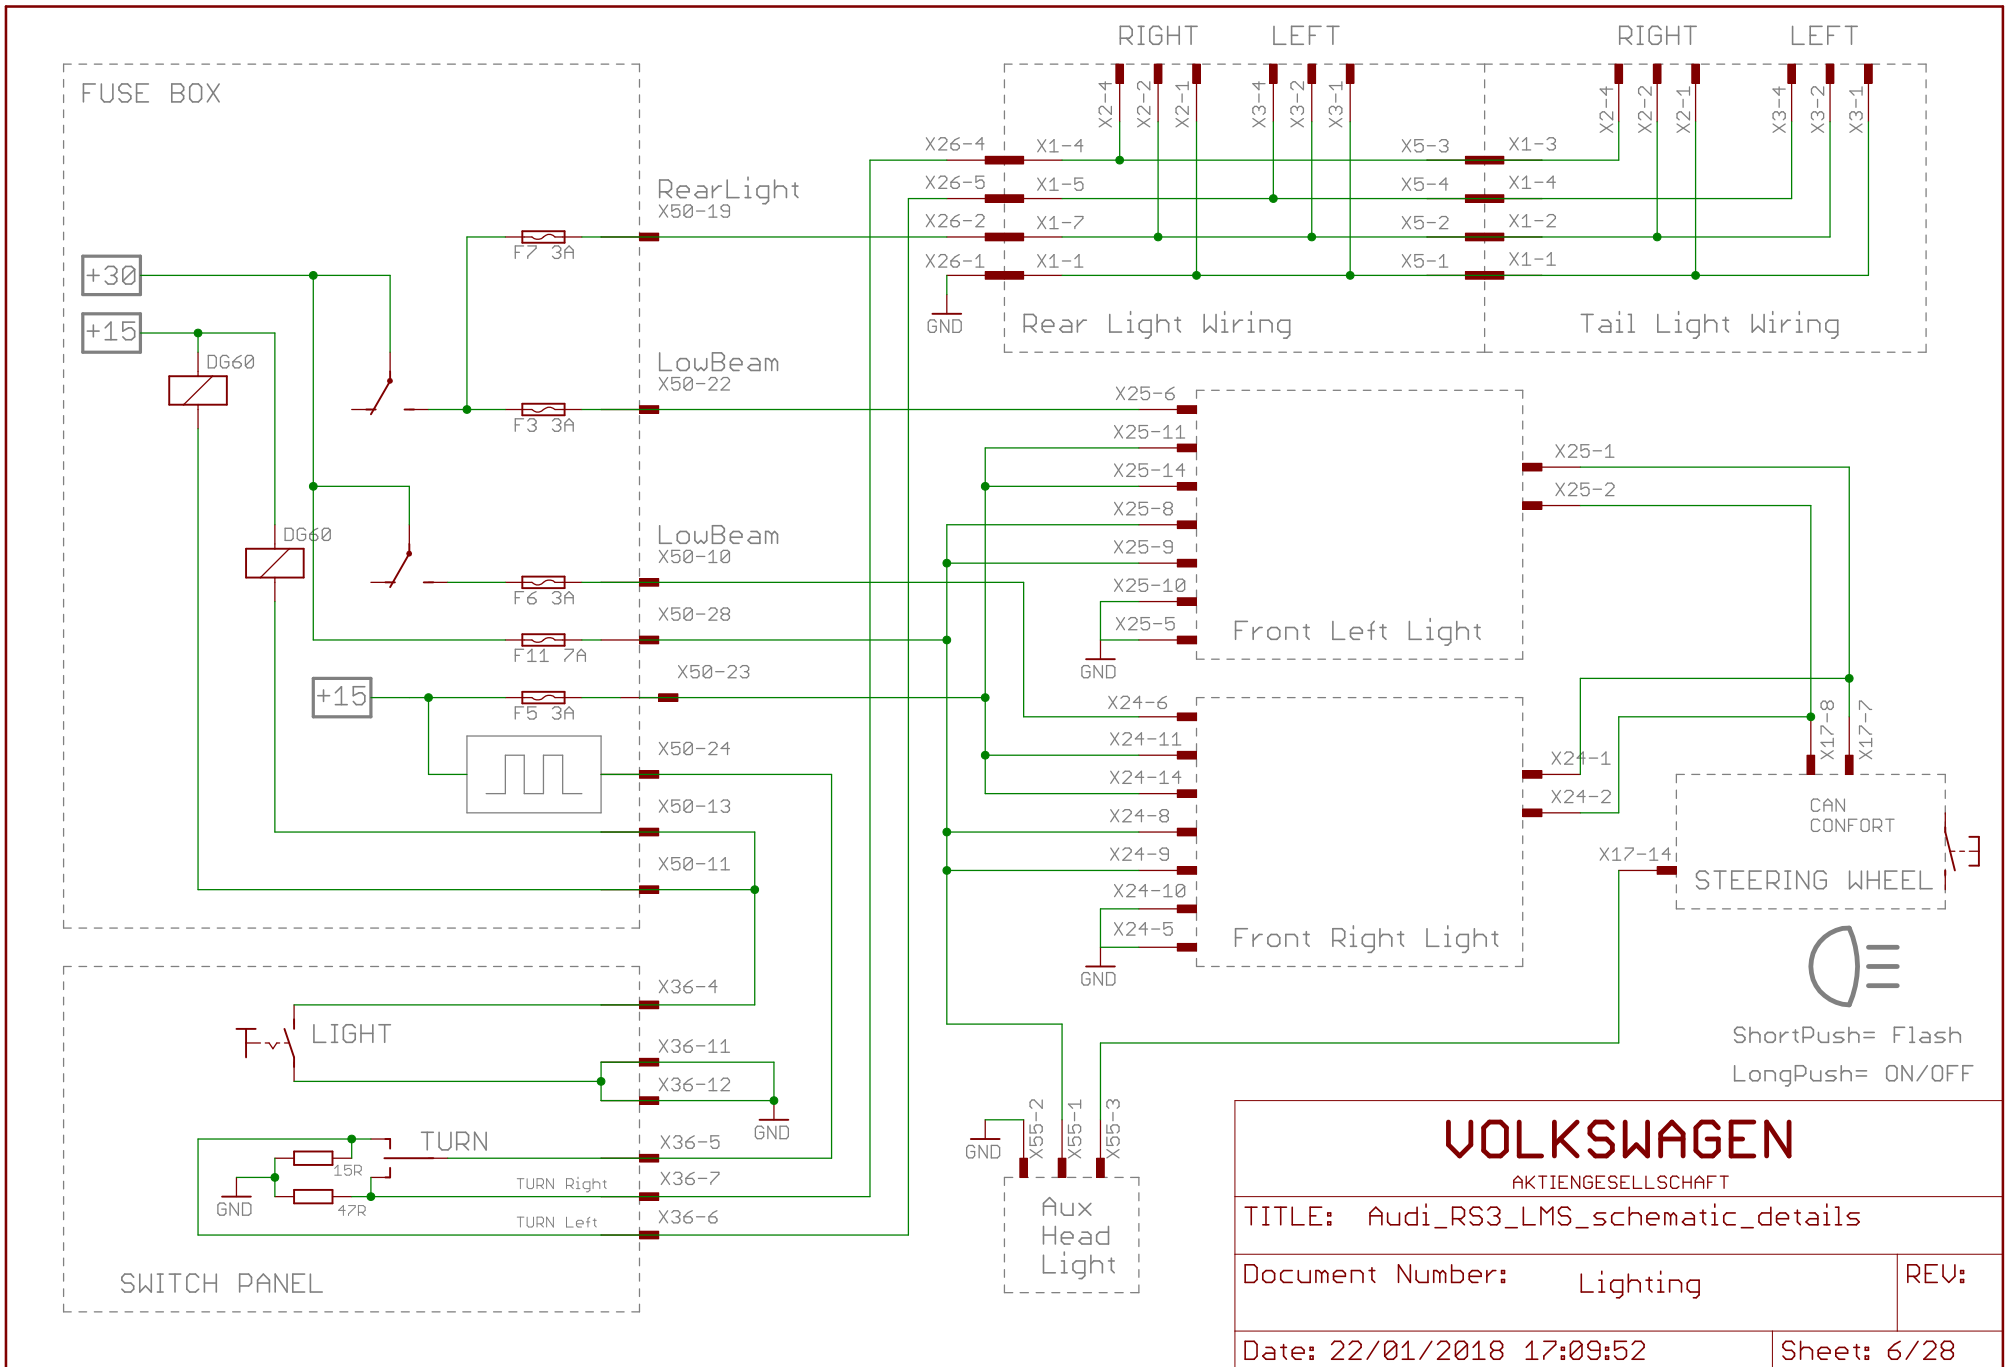

VOLKSWAGEN

AKTIENGESELLSCHAFT

TITLE: Audi_RS3_LMS_schematic_details		
Document Number:	Lighting	REV:
Date: 22/01/2018 17:09:52	Sheet: 6/28