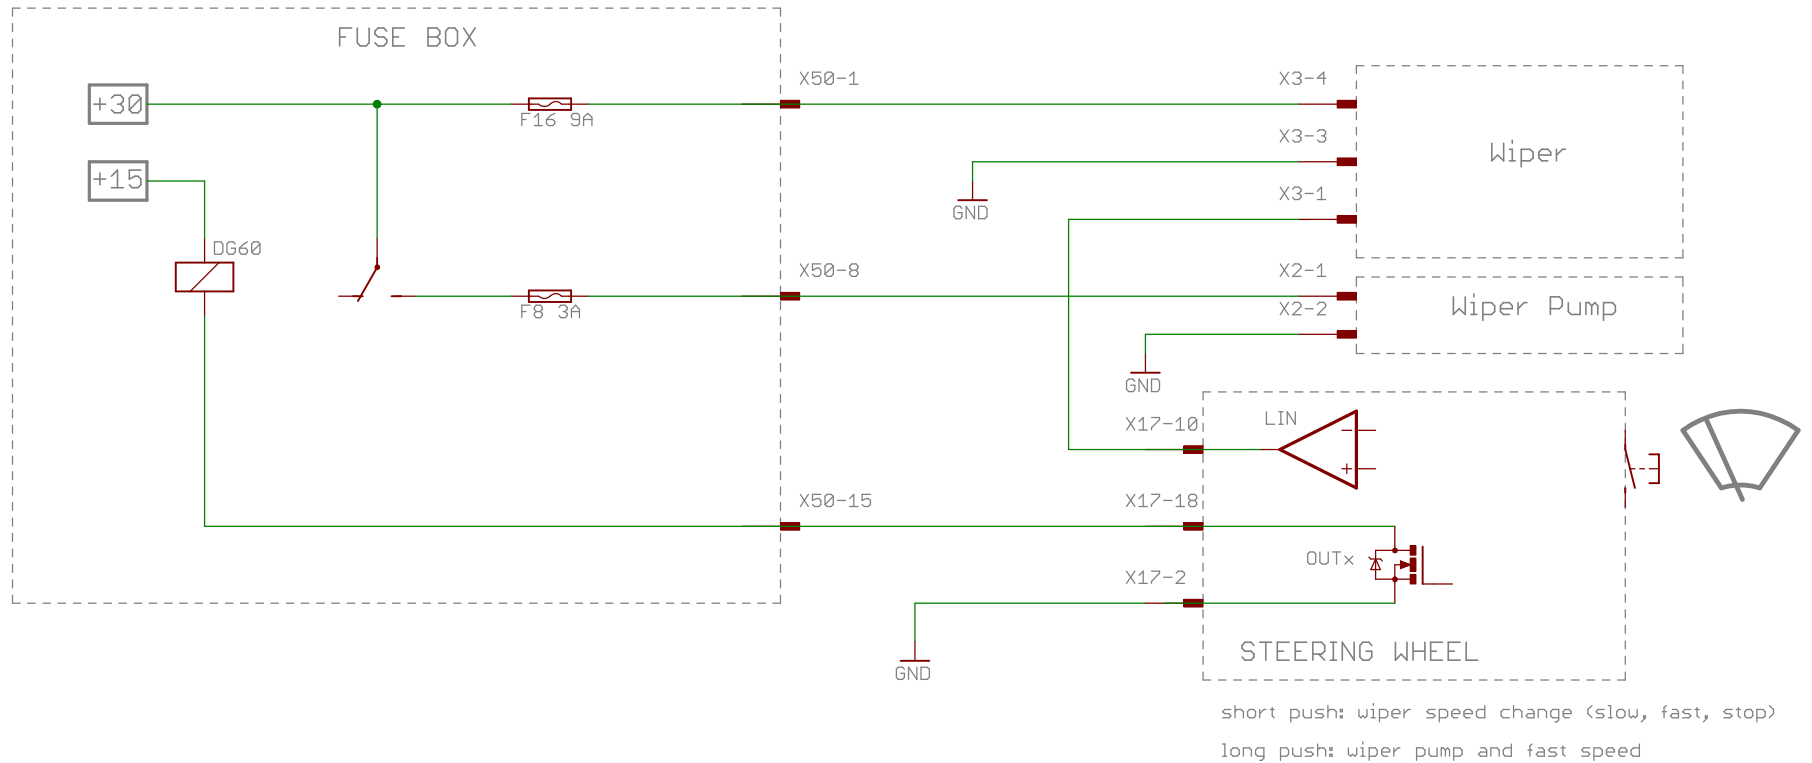

VOLKSWAGEN

AKTIENGESELLSCHAFT

TITLE: Audi_RS3_LMS_schematic_details

Document Number: WIPER

REV:

Date: 22/01/2018 17:09:52

Sheet: 3/28